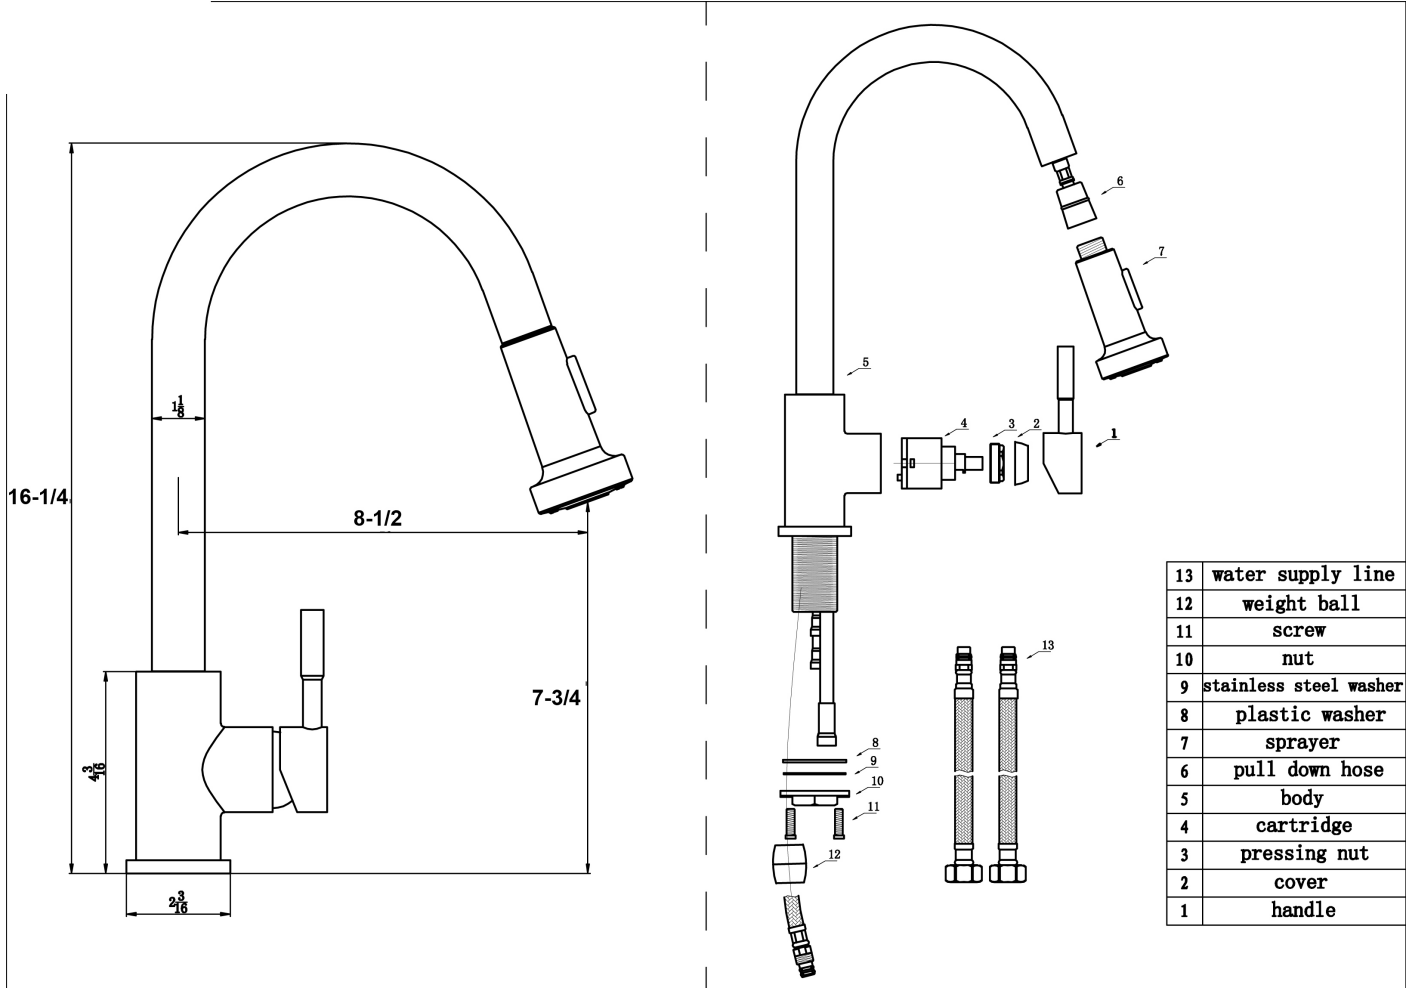

- Flexible pull down kitchen faucet.
- Top quality durable ceramic disc valves exceed the industry longevity standards two times for a lifetime of durable performance.
- Elegant timeless style design.
- Top quality durable Brass Construction.
- Spout features quiet and water-efficient aerator.
- Flexible swivel spout.
- Maximum Flow Rate: 1.75GPM @ 60PSI

Codes and Standards

These products meet or exceed the following codes and standards:

- ANSI A117,1
- ASME A112.18.1
- CSA B-125
- NSF 61/SECTION 9 & ANNEX G
- AB1953

Specified Model & Finish

| Model # | Description | Finish |
|---------|-----------------------------------|-----------------|
| K474PC | Flexible Pull Down Kitchen Faucet | Polished Chrome |
| K474BN | Flexible Pull Down Kitchen Faucet | Brushed Nickel |

Optional Accessories: Soap Dispenser

SD-11BN
SD-11PC

SD-12BN
SD-12PC