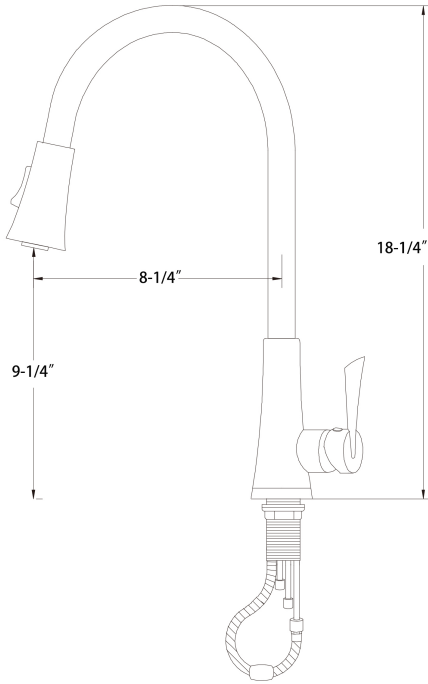

Codes and Standards

These products meet or exceed the following codes and standards:

- ANSI A117,1
- ASME A112.18.1
- CSA B-125
- NSF 61/SECTION 9 & ANNEX G
- AB1953

Specified Model & Finish

Model #	Description	Finish
K472PC	Flexible Pull Down Kitchen Faucet	Polished Chrome
K472BN	Flexible Pull Down Kitchen Faucet	Brushed Nickel

Product Diagram

Parts Explore

No.		Description	Material	finish	Qty
1	Y	Body	Lead free H65 brass		1
2	Y	Cartridge	V40D		1
3		Pressing nut	H59		1
4		Cover	H59		1
5		Handle	Zinc alloy		1
6		H & C mark	plastic		1
7		M5-screw	stainless steel		2
8	Y	O-ring	N7118F		1
9		plastic ring	platic		1
10		ring	rubber		2
11		Cylinder spout	H65		1
12	Y	pull-out hose	98025-F-01 60"		1
13	Y	O-ring	N7118F		1
14	Y	Check valve	31.4157.0 CV 14 FR 2.2 GPM		2
15		spray shell	platic		1
16	Y	Screw	Ss304		1
17	Y	Spray	Lead free H59 brass		1
18	Y	Aerator	40.2001.000 Perlator Honeycomb STD X 2.2 gpm		1
19		O-ring	Rubber		1
					1
20		Pole	Ss304		1
21		gasket	EPDM		1
22		Fixing nut	H 59		1
23		Ball	zinc alloy		1
24	Y	hose	96401		2
					1
				Item No.	82H18NBN Kitchen Faucet
				Wenzhou haijun Sanitary Hardware Co., ltd	