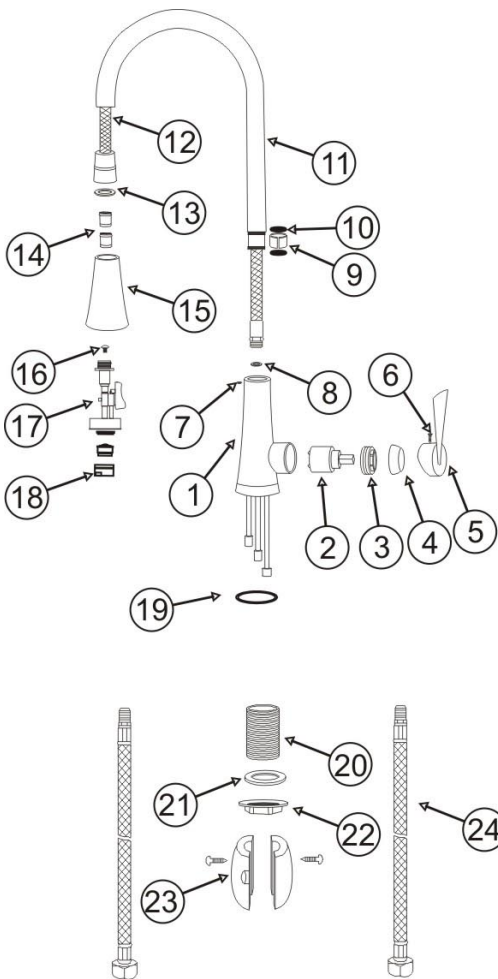

Codes and Standards

These products meet or exceed the following codes and standards:

- ANSI A117,1
- ASME A112.18.1
- CSA B-125
- NSF 61/SECTION 9 & ANNEX G
- AB1953

Specified Model & Finish

Model #	Description	Finish
K472PC	Flexible Pull Down Kitchen Faucet	Polished Chrome
K472BN	Flexible Pull Down Kitchen Faucet	Brushed Nickel

Product Diagram

Parts Explore

No.		Description	Material	finish	Qty
1	Y	Body	Lead free H65 brass		1
2	Y	Cartridge	V40D		1
3		Pressing nut	H59		1
4		Cover	H59		1
5		Handle	Zinc alloy		1
6		H & C mark	plastic		1
7		M5-screw	stainless steel		2
8	Y	O-ring	N7118F		1
9		plastic ring	platic		1
10		ring	rubber		2
11		Cylinder spout	H65		1
12	Y	pull-out hose	98025-F-01 60"		1
13	Y	O-ring	N7118F		1
14	Y	Check valve	31.4157.0 CV 14 FR 2.2 GPM		2
15		spray shell	platic		1
16	Y	Screw	Ss304		1
17	Y	Spray	Lead free H59 brass		1
18	Y	Aerator	40.2001.000 Perlator Honeycomb STD X 2.2 gpm		1
19		O-ring	Rubber		1
					1
20		Pole	Ss304		1
21		gasket	EPDM		1
22		Fixing nut	H 59		1
23		Ball	zinc alloy		1
24	Y	hose	96401		2
					1
				Item No.	82H18NBN Kitchen Faucet
				Wenzhou haijun Sanitary Hardware Co., ltd	