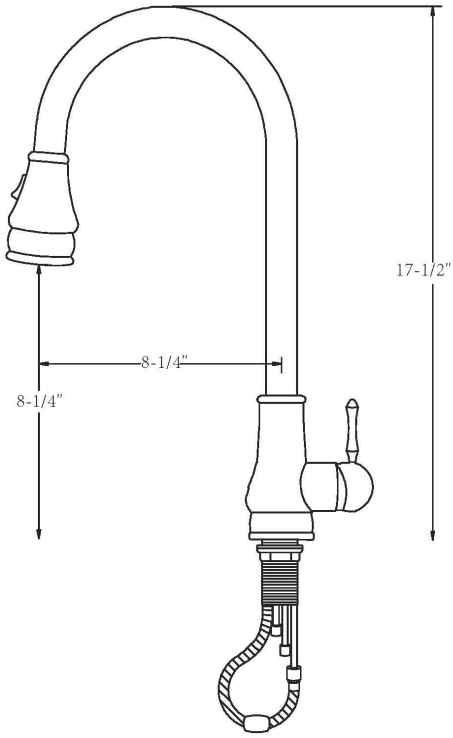

Codes and Standards

These products meet or exceed the following codes and standards:

- ANSI A117,1
- ASME A112.18.1
- CSA B-125
- NSF 61/SECTION 9 & ANNEX G
- AB1953

Specified Model & Finish

Model #	Description	Finish
K471PC	Flexible Pull Down Kitchen Faucet	Polished Chrome
K471BN	Flexible Pull Down Kitchen Faucet	Brushed Nickel

Product Diagram

Parts Explore