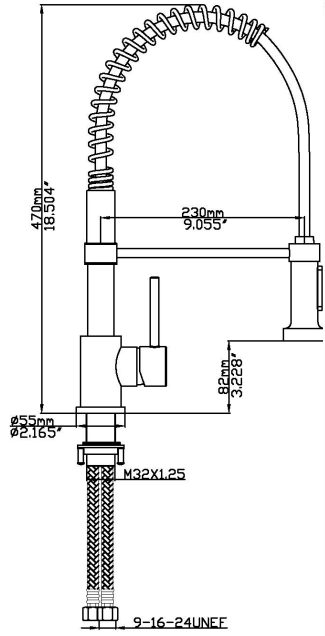

Codes and Standards

These products meet or exceed the following codes and standards:

- ANSI A117,1
- ASME A112.18.1
- CSA B-125
- NSF 61/SECTION 9 & ANNEX G
- AB1953

Specified Model & Finish

Model #	Description	Finish
K460BN	Flexible Pull Down Kitchen Faucet	Brushed Nickel

Product Diagram

Parts Explore

No.	Part Description	Quantity
32	SS Braid Hose	1
31	Screw	2
30	Locknut	1
29	Metal Washer	1
28	Rubber Washer	1
27	Shank	1
26	O-ring	1
25	Trim Ring	1
24	Decorative Button	1
23	Screw	1
22	Handle	1
21	Cap	1
20	Cartridge Nut	1
19	Ceramic Disc Cartridge	1
18	Cartridge Seat	1
17	O-ring	1
16	Decorative Tube 2	1
15	Washer	1
14	Washer	2
13	Washer	2
12	Connector	1
11	Washer	1
10	Screw	1
9	Screw	1
8	Decorative Tube 1	1
7	Washer	1
6	Spring	1
5	Spray Hose	1
4	Spray Bracket	1
3	Check Valve	1
2	Rubber Washer	1
1	Spray	1