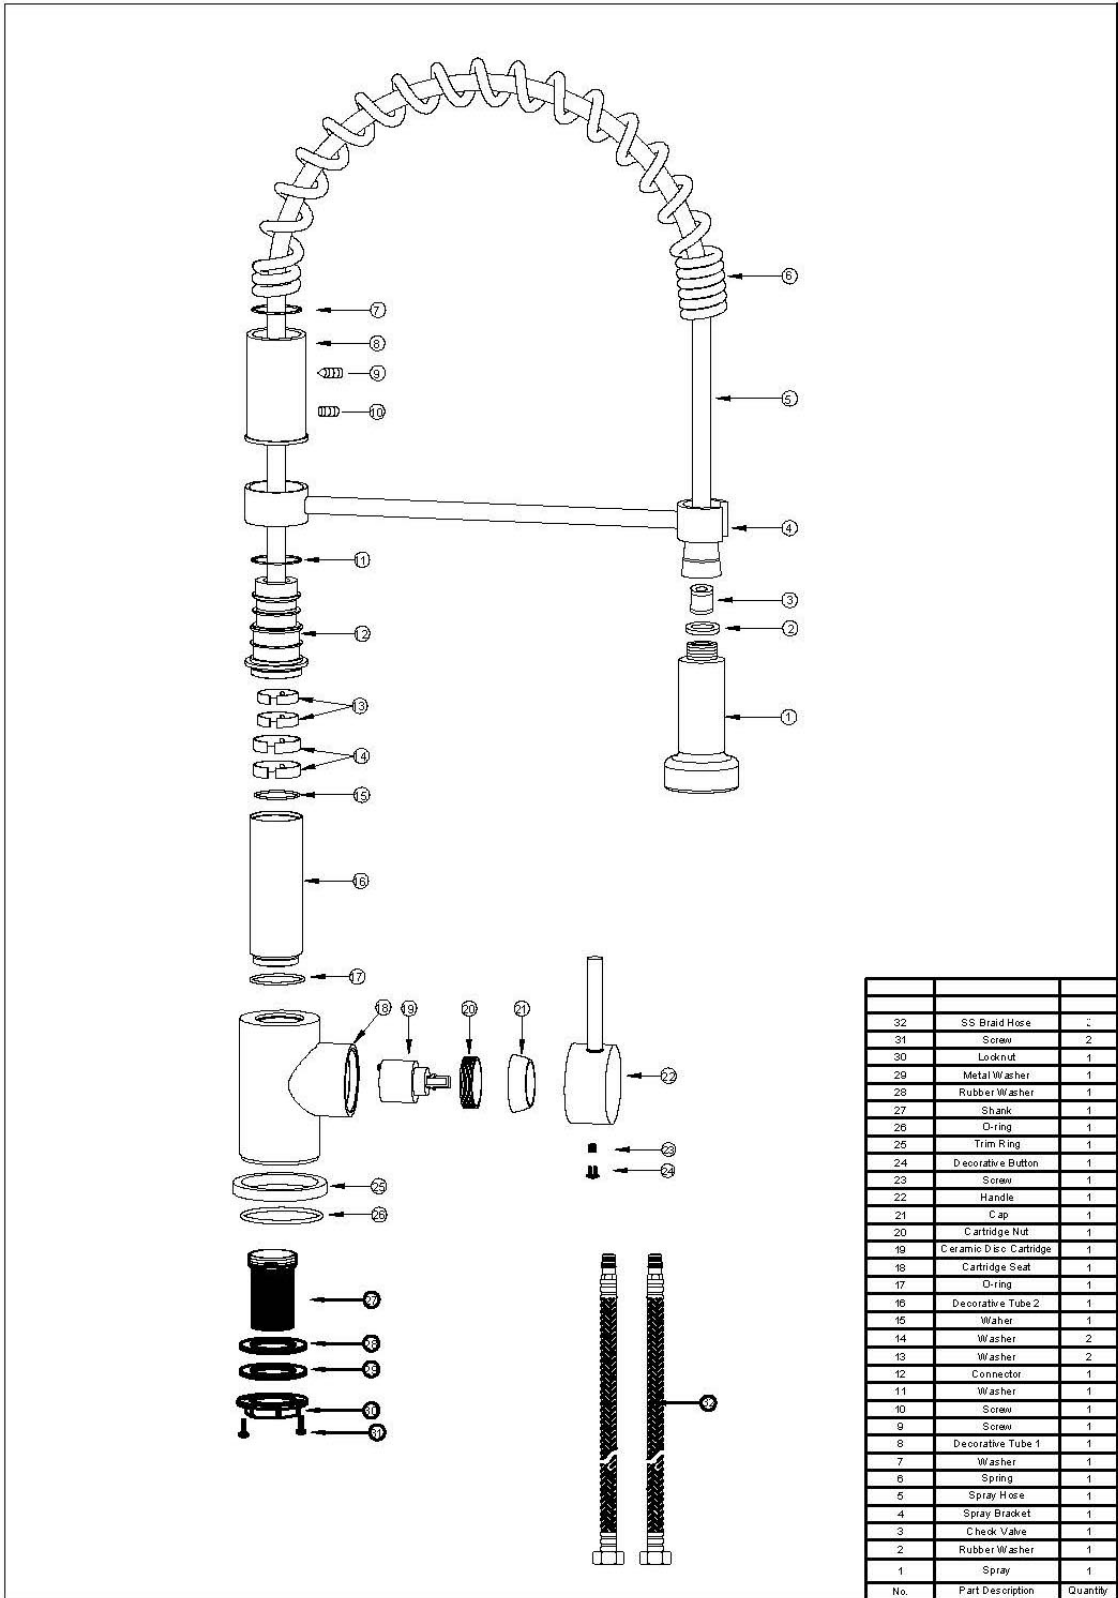

Codes and Standards

These products meet or exceed the following codes and standards:

- ANSI A117,1
- ASME A112.18.1
- CSA B-125
- NSF 61/SECTION 9 & ANNEX G
- AB1953

Specified Model & Finish

Model #	Description	Finish
K460BN	Flexible Pull Down Kitchen Faucet	Brushed Nickel

Product Diagram

Parts Explore

No.	Part Description	Quantity
32	SS Braid Hose	1
31	Screw	2
30	Locknut	1
29	Metal Washer	1
28	Rubber Washer	1
27	Shank	1
26	O-ring	1
25	Trim Ring	1
24	Decorative Button	1
23	Screw	1
22	Handle	1
21	Cap	1
20	Cartridge Nut	1
19	Ceramic Disc Cartridge	1
18	Cartridge Seat	1
17	O-ring	1
16	Decorative Tube 2	1
15	Washer	1
14	Washer	2
13	Washer	2
12	Connector	1
11	Washer	1
10	Screw	1
9	Screw	1
8	Decorative Tube 1	1
7	Washer	1
6	Spring	1
5	Spray Hose	1
4	Spray Bracket	1
3	Check Valve	1
2	Rubber Washer	1
1	Spray	1