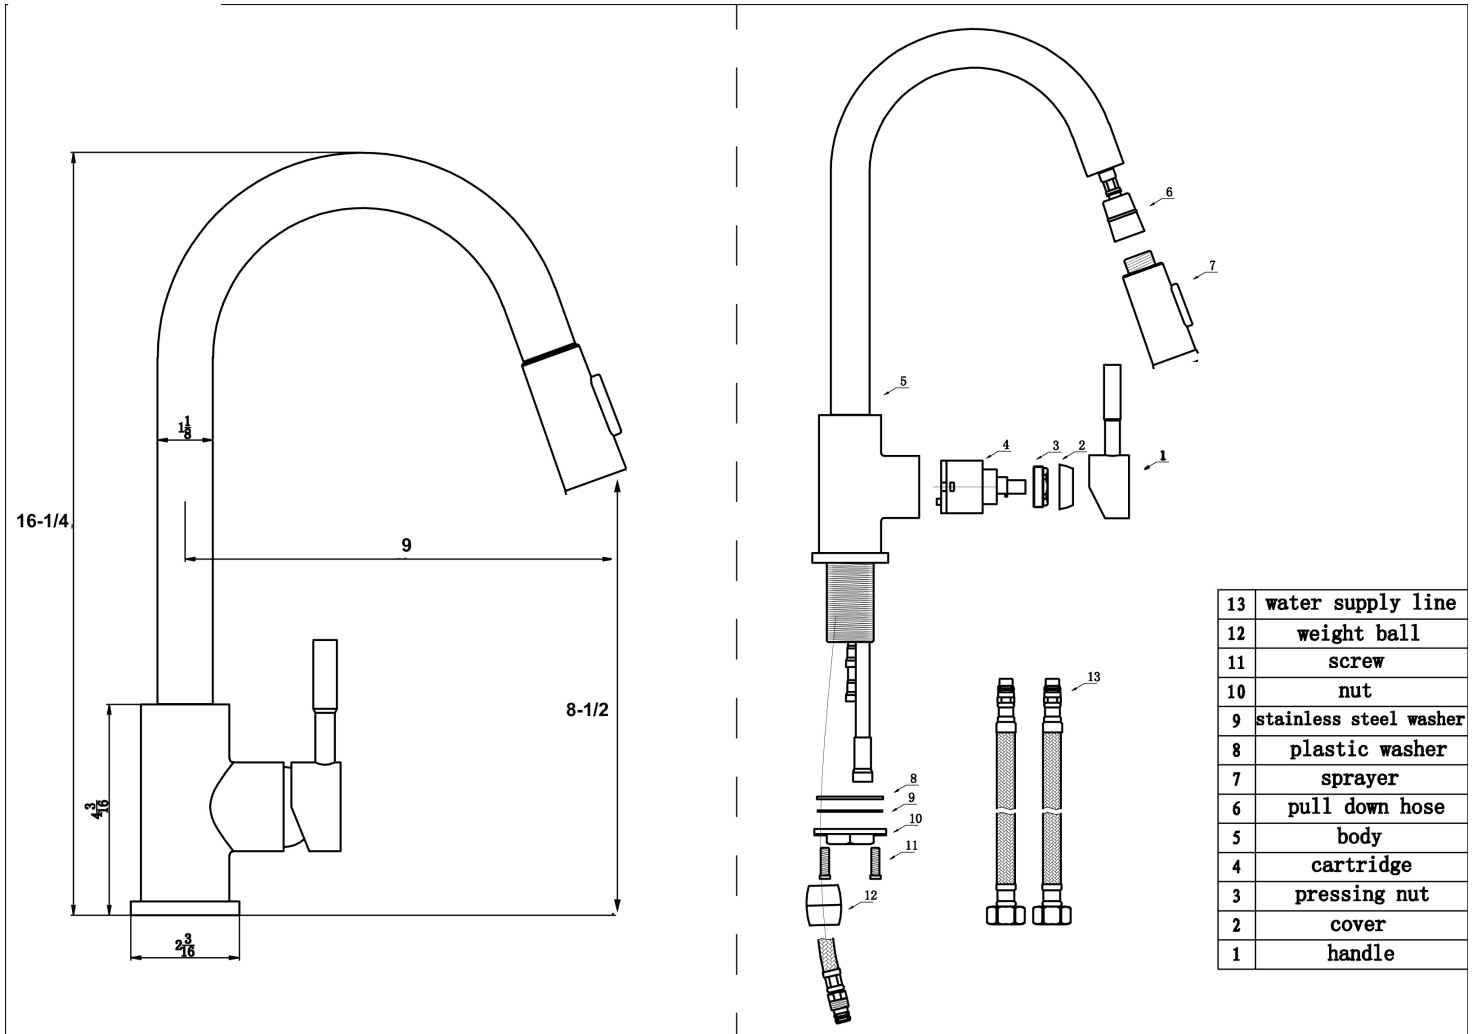

# Parts Explore

13	water supply line
12	weight ball
11	screw
10	nut
9	stainless steel washer
8	plastic washer
7	sprayer
6	pull down hose
5	body
4	cartridge
3	pressing nut
2	cover
1	handle

**LENOVA®**  
 DESIGN INSPIRED BY FUNCTION