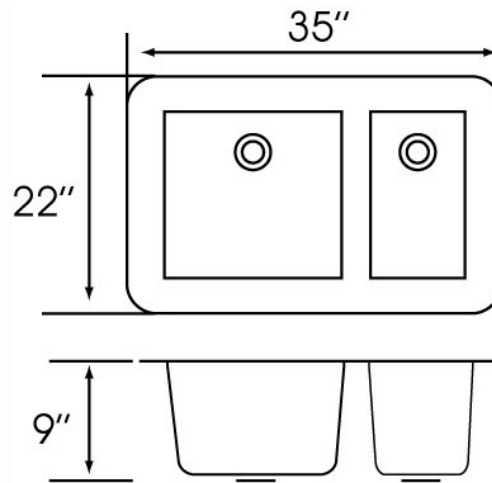

LENOVA

4580 W Roosevelt Rd Hillside, IL 60162 www.Lenovasinks.com Phone: 877-733-1098

SPECIFICATIONS

MODEL CT-101

GENERAL

Fine quality and Hand Hammered Finish Copper Kitchen Bar sink.
This sink like art and hand made by LENOVA artist with passion.

DESIGN FEATURES

Bowl depth from 9" and overall size: 35"X22"

Finish: Beautiful hand carved finish inside and outside.

Material: Fine Quality extra thick 14 gauge copper.

Other: Standard drain opening 3-1/2"