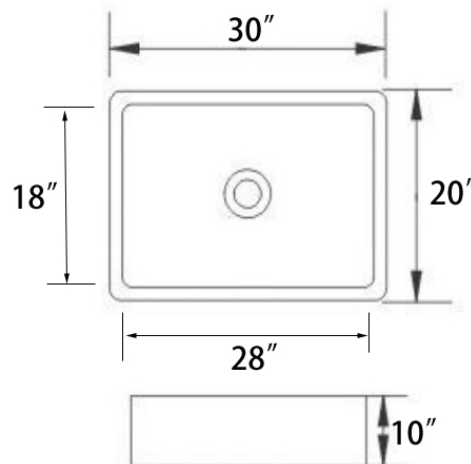

DESIGN FEATURES

One Sink with reversible two design styles

Bowl depth 10" with inside bowl dimensions 28" X18", and over all 30"X 20"X10"

Finish Color: White

Other: Drain opening 3 1/2".

SIMPLE SMOOTH SIDE

ELEGANTLY SCULPTED SIDE

A-SS-05

Minimum cabinet size 30"

OPTIONAL ACCESSORIES:

Sink Drain: A-SS-05

Warranty:

Limited Life Time warranty against manufacturer defects and craftsmanship.

Codes/Standards Applicable: