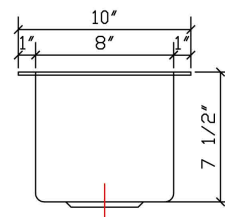

### DESIGN FEATURES

Bowl depth 7-1/2" and overall size: 28"X10"

**Finish:** Beautiful hand carved finish inside and outside.

**Material:** Fine Quality extra thick 14 gauge copper.

**Other:** Standard drain opening 3-1/2"