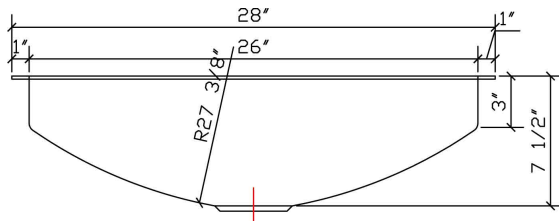

### DESIGN FEATURES

Bowl depth 7-1/2" and overall size: 28"X10"

**Finish:** Beautiful hand carved finish inside and outside.

**Material:** Fine Quality extra thick 14 gauge copper.

**Other:** Standard drain opening 3-1/2"