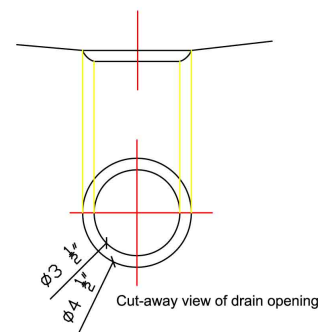

### DESIGN FEATURES

Bowl depth 7-1/2" and overall size: 28"X10"

**Finish:** Beautiful hand carved finish inside and outside.

**Material:** Fine Quality extra thick 14 gauge copper.

**Other:** Standard drain opening 3-1/2"