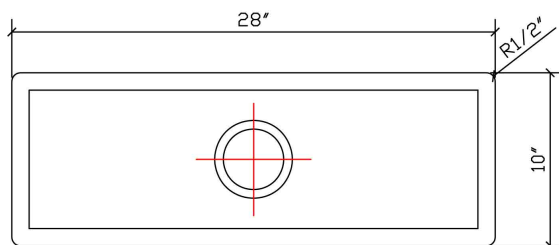

### DESIGN FEATURES

Bowl depth 7-1/2" and overall size: 28"X10"

**Finish:** Beautiful hand carved finish inside and outside.

**Material:** Fine Quality extra thick 14 gauge copper.

**Other:** Standard drain opening 3-1/2"