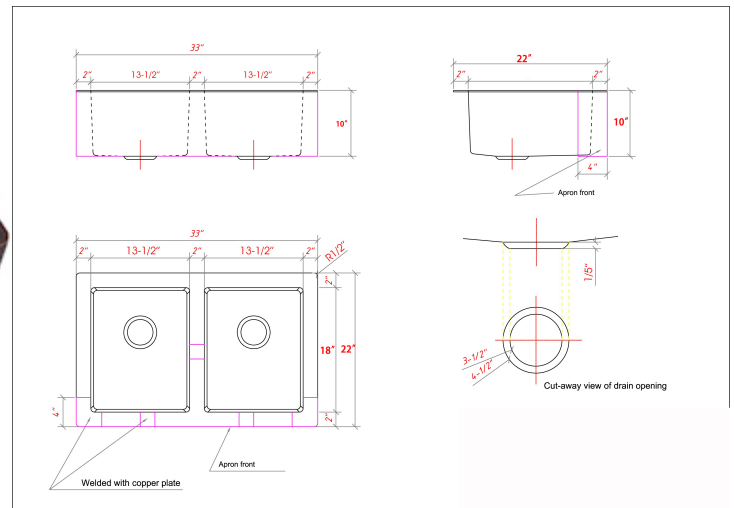

LENOVA

4580 W Roosevelt Rd Hillside, IL 60162 www.Lenovasinks.com Phone: 877-733-1098

SPECIFICATIONS

MODEL CA-134

GENERAL

Fine quality and Hand Hammered Finish Copper Kitchen sink. This sink like art and hand made by LENOVA artist with passion.

DESIGN FEATURES

Bowl depth from 10" and overall size: 33"X22"

Finish: Beautiful hand carved finish inside and outside.

Material: Fine Quality extra thick 14 gauge copper.

Other: Standard drain opening 3-1/2"