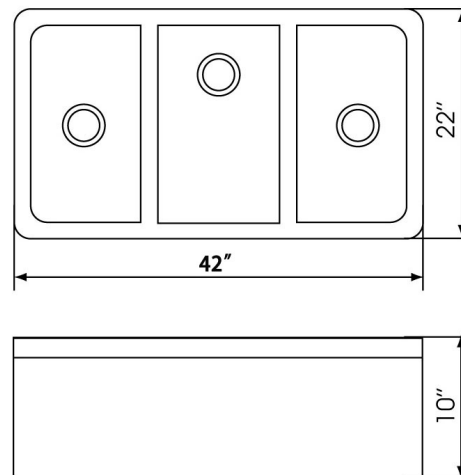

LENOVA

4580 W Roosevelt Rd Hillside, IL 60162 www.Lenovasinks.com Phone: 877-733-1098

SPECIFICATIONS

MODEL CA-133

GENERAL

Fine quality and Hand Hammered Finish Copper Kitchen sink. This sink like art and hand made by LENOVA artist with passion.

DESIGN FEATURES

Bowl depth from 10" and overall size: 42"X22"

Finish: Beautiful hand carved finish inside and outside.

Material: Fine Quality extra thick 14 gauge copper.

Other: Standard drain opening 3-1/2"