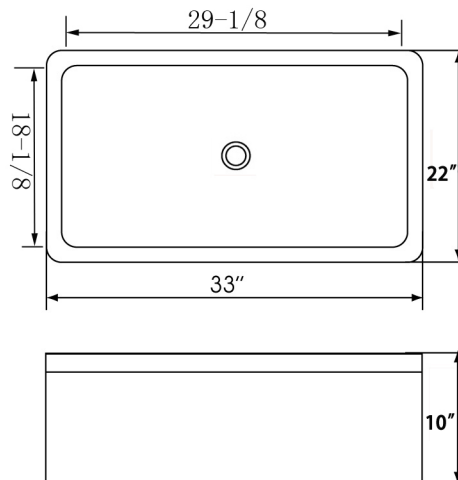

### DESIGN FEATURES

Bowl depth from 10" and overall size: 33"X22"

**Finish:** Beautiful hand carved finish inside and outside.

**Material:** Fine Quality extra thick 14 gauge copper.

**Other:** Standard drain opening 3-1/2"