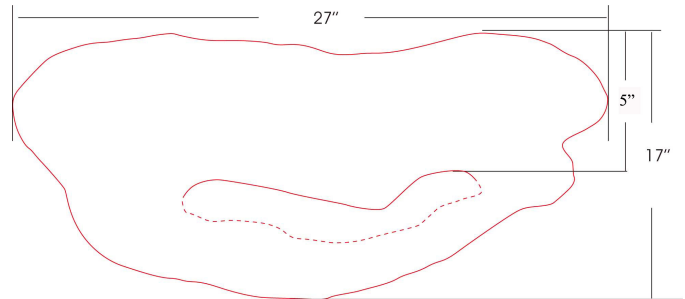

### DESIGN FEATURES

Bowl depth 5" and overall size: 27"X17"

**Finish:** Beautiful hand carved finish inside and outside.

**Material:** Fine Quality extra thick 14 gauge bronze.

**Other:** Drain opening 1-3/4"