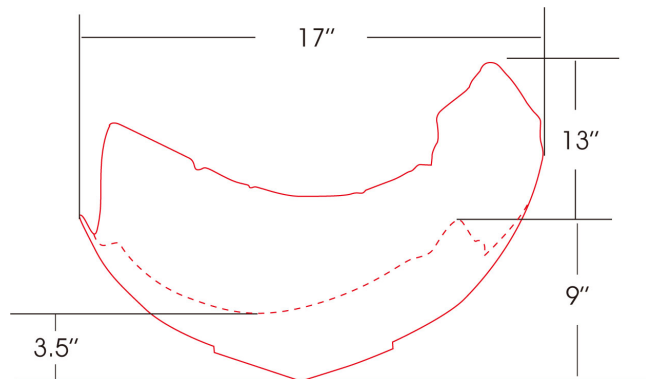

LENOVA

4580 W Roosevelt Rd Hillside, IL 60162 www.Lenovasinks.com Phone: 877-733-1098

SPECIFICATIONS

MODEL BZ-01

GENERAL

Fine quality and state of the art unique design bathroom vessel sink. This sink like art and hand made by LENOVA artist with passion.

DESIGN FEATURES

Bowl depth from 3-1/2" to 9" and overall size: 17"X13"

Finish: Beautiful hand carved finish inside and outside.

Material: Fine Quality extra thick 14 gauge bronze.

Other: Drain opening 1-3/4"