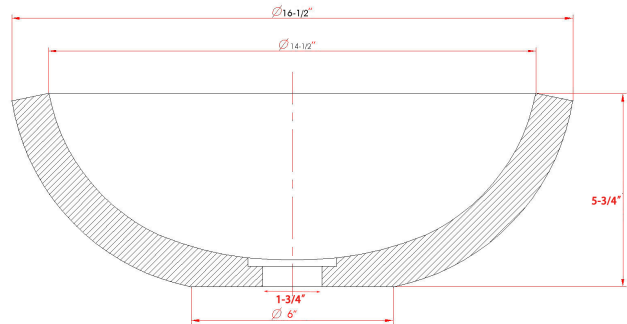

DESIGN FEATURES

Bowl depth 5-3/4" with over all size: Dia: 16-1/2"

Finish: Food grade vegetable oil finish.

Construction: Anti-crack multi-layer construction

Mounting Type: Above counter

Other: Drain opening 1-3/4".

Counter hole size: 1-3/4"

Product shall be specified as BAC-01

A-
SP-05

A-
SP-06

A-
SP-04

A-
SP-03

Mushroom Pop-Up Drain:

A-SP-05 (Brushed Nickel), A-SP-06 (Polished Chrome), A-SP-04(Oil Rubbed Bronze),
A-SP-03 (Antique Bronze)