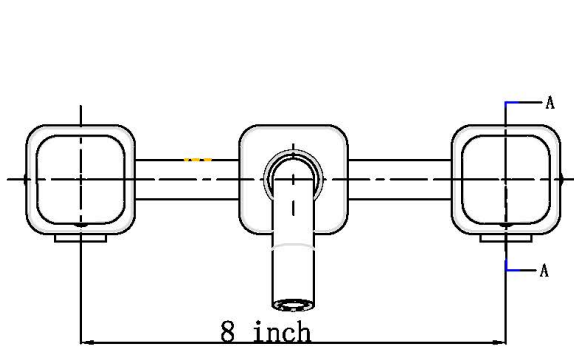

- Two-handle lavatory faucet trim for wall-mount installations.
- Top quality durable ceramic disc valves exceed the industry longevity standards two times for a lifetime of durable performance.
- Solid brass construction for durability and reliability.
- Fluid design lines for ease of cleaning.
- Spout features quiet and water-efficient aerator.
- Wall mount installation frees up extra space on the countertop.

**Codes and Standards**

These products meet or exceed the following codes and standards:

- ANSI A117,1
- ASME A112.18.1
- CSA B-125
- NSF 61/SECTION 9 & ANNEX G
- AB1953

**Specified Model & Finish**

Model #	Description	Finish
B520PC	Wallmount Wide Spread Bathroom Faucet	Polished Chrome
B520BN	Wallmount Wide Spread Bathroom Faucet	Brushed Nickel

## Product Diagram

## Parts Explore

17	067000	L Hex wrench					112.5	1	45+	3		
15	300094	Aerator					M16.5x1	1	assy	1.5		
14	020237	Spout	CP				∅ 20x135	1	Assy	112		
13	060117	O ring					∅7.8*∅1.9	2	NBR	0.08		
12	005085	sleeve	CP				∅ 24x46	1	HPb59-1	66.4		
11	042008	Set screw					M5x5	2	SUS304	0.5		
10	060123	O ring					∅ 17.5x ∅ 2	1	EPDM	0.3		
9	044419	Adapter						1	HPb59-1	49		
8	016061	buckle	CP					2	ABS	0.2		
7	042000	Set screw					M5x6	2	SUS304	0.8		
6	010170-52	handle	CP					2	ZZnA14Y	82		
5	061152GR	gasket						3	NBR	0.45		
4	068063	escutcheon	CP					3	H62	13		
3	003047	cover	CP					2	ZZnA14Y	36.5		
2	301049	cartridge					∅6.8*∅7.8*20	2	Assy	92		
1	000691-50	Body						1	ZHPb59-1	472		
No.	Part No.	Desc	CP	Color		Size	Q'ty	Material	N. Wg	Remark		