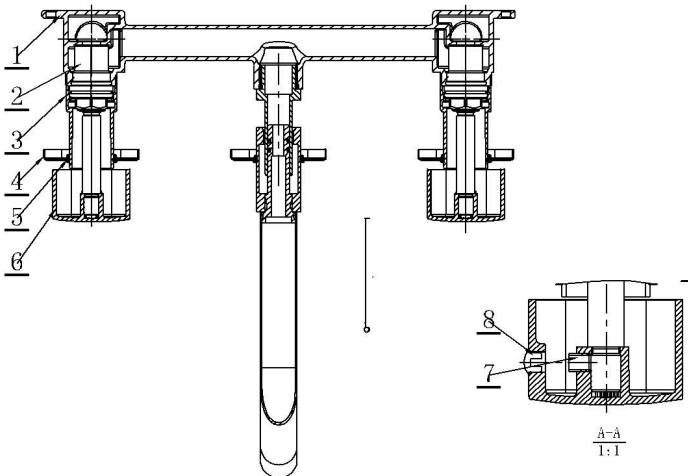

- Two-handle lavatory faucet trim for wall-mount installations.
- Top quality durable ceramic disc valves exceed the industry longevity standards two times for a lifetime of durable performance.
- Solid brass construction for durability and reliability.
- Fluid design lines for ease of cleaning.
- Spout features quiet and water-efficient aerator.
- Wall mount installation frees up extra space on the countertop.

**Codes and Standards**

These products meet or exceed the following codes and standards:

- ANSI A117,1
- ASME A112.18.1
- CSA B-125
- NSF 61/SECTION 9 & ANNEX G
- AB1953

**Specified Model & Finish**

Model #	Description	Finish
B520PC	Wallmount Wide Spread Bathroom Faucet	Polished Chrome
B520BN	Wallmount Wide Spread Bathroom Faucet	Brushed Nickel

## Product Diagram

## Parts Explore

17	067000	L Hex wrench					112.5	1	45+	3		
15	300094	Aerator					M16.5x1	1	assy	1.5		
14	020237	Spout	CP				∅ 20x135	1	Assy	112		
13	060117	O ring					∅7.8*∅1.9	2	NBR	0.08		
12	005085	sleeve	CP				∅ 24x46	1	HPb59-1	66.4		
11	042008	Set screw					M5x5	2	SUS304	0.5		
10	060123	O ring					∅ 17.5x ∅ 2	1	EPDM	0.3		
9	044419	Adapter						1	HPb59-1	49		
8	016061	buckle	CP					2	ABS	0.2		
7	042000	Set screw					M5x6	2	SUS304	0.8		
6	010170-52	handle	CP					2	ZZnA14Y	82		
5	061152GR	gasket						3	NBR	0.45		
4	068063	escutcheon	CP					3	H62	13		
3	003047	cover	CP					2	ZZnA14Y	36.5		
2	301049	cartridge					∅6.8*∅7.8*20	2	Assy	92		
1	000691-50	Body						1	ZHPb59-1	472		
No.	Part No.	Desc	CP	Color		Size	Q'ty	Material	N. Wg	Remark		