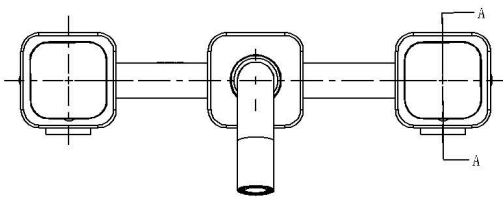

- Two-handle lavatory faucet trim for wall-mount installations.
- Top quality durable ceramic disc valves exceed the industry longevity standards two times for a lifetime of durable performance.
- Solid brass construction for durability and reliability.
- Fluid design lines for ease of cleaning.
- Spout features quiet and water-efficient aerator.
- Wall mount installation frees up extra space on the countertop.

**Codes and Standards**

These products meet or exceed the following codes and standards:

- ANSI A117,1
- ASME A112.18.1
- CSA B-125
- NSF 61/SECTION 9 & ANNEX G
- AB1953

**Specified Model & Finish**

Model #	Description	Finish
B520PC	Wallmount Wide Spread Bathroom Faucet	Polished Chrome
B520BN	Wallmount Wide Spread Bathroom Faucet	Brushed Nickel

## Product Diagram

## Parts Explore

17	067000	L Hex wrench					112.5	1	45+	3		
15	300094	Aerator					M16.5x1	1	assy	1.5		
14	020237	Spout	CP				∅ 20x135	1	Assy	112		
13	060117	O ring					∅7.8*∅1.9	2	NBR	0.08		
12	005085	sleeve	CP				∅ 24x46	1	HPb59-1	66.4		
11	042008	Set screw					M5x5	2	SUS304	0.5		
10	060123	O ring					∅ 17.5x ∅ 2	1	EPDM	0.3		
9	044419	Adapter						1	HPb59-1	49		
8	016061	buckle	CP					2	ABS	0.2		
7	042000	Set screw					M5x6	2	SUS304	0.8		
6	010170-52	handle	CP					2	ZZnA14Y	82		
5	061152GR	gasket						3	NBR	0.45		
4	068063	escutcheon	CP					3	H62	13		
3	003047	cover	CP					2	ZZnA14Y	36.5		
2	301049	cartridge					∅6.8*∅7.8*20	2	Assy	92		
1	000691-50	Body						1	ZHPb59-1	472		
No.	Part No.	Desc	CP	Color		Size	Q'ty	Material	N. Wg	Remark		