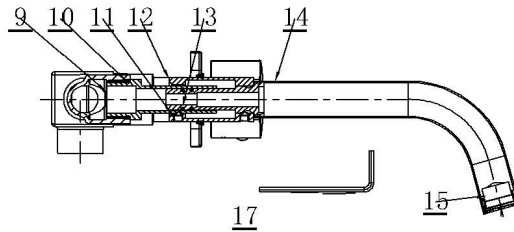

- Two-handle lavatory faucet trim for wall-mount installations.
- Top quality durable ceramic disc valves exceed the industry longevity standards two times for a lifetime of durable performance.
- Solid brass construction for durability and reliability.
- Fluid design lines for ease of cleaning.
- Spout features quiet and water-efficient aerator.
- Wall mount installation frees up extra space on the countertop.

## Product Diagram

## Parts Explore

17	067000	L Hex wrench					112.5	1	45+	3		
15	300094	Aerator					M16.5x1	1	assy	1.5		
14	020237	Spout	CP				∅ 20x135	1	Assy	112		
13	060117	O ring					∅7.8*∅1.9	2	NBR	0.08		
12	005085	sleeve	CP				∅ 24x46	1	HPb59-1	66.4		
11	042008	Set screw					M5x5	2	SUS304	0.5		
10	060123	O ring					∅ 17.5x ∅ 2	1	EPDM	0.3		
9	044419	Adapter						1	HPb59-1	49		
8	016061	buckle	CP					2	ABS	0.2		
7	042000	Set screw					M5x6	2	SUS304	0.8		
6	010170-52	handle	CP					2	ZZnA14Y	82		
5	061152GR	gasket						3	NBR	0.45		
4	068063	escutcheon	CP					3	H62	13		
3	003047	cover	CP					2	ZZnA14Y	36.5		
2	301049	cartridge					∅6.8*∅7.8*20	2	Assy	92		
1	000691-50	Body						1	ZHPb59-1	472		
No.	Part No.	Desc	CP	Color		Size	Q'ty	Material	N. Wg	Remark		