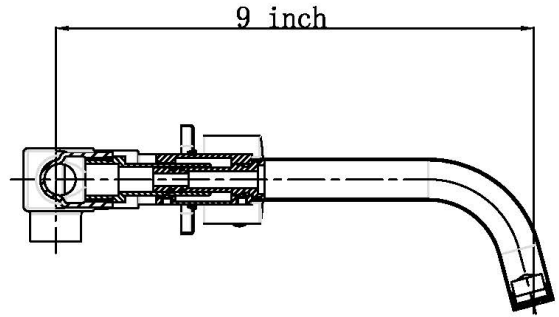

- Two-handle lavatory faucet trim for wall-mount installations.
- Top quality durable ceramic disc valves exceed the industry longevity standards two times for a lifetime of durable performance.
- Solid brass construction for durability and reliability.
- Fluid design lines for ease of cleaning.
- Spout features quiet and water-efficient aerator.
- Wall mount installation frees up extra space on the countertop.

## Product Diagram

## Parts Explore

17	067000	L Hex wrench					112.5	1	45+	3		
15	300094	Aerator					M16.5x1	1	assy	1.5		
14	020237	Spout	CP				∅ 20x135	1	Assy	112		
13	060117	O ring					∅7.8*∅1.9	2	NBR	0.08		
12	005085	sleeve	CP				∅ 24x46	1	HPb59-1	66.4		
11	042008	Set screw					M5x5	2	SUS304	0.5		
10	060123	O ring					∅ 17.5x ∅ 2	1	EPDM	0.3		
9	044419	Adapter						1	HPb59-1	49		
8	016061	buckle	CP					2	ABS	0.2		
7	042000	Set screw					M5x6	2	SUS304	0.8		
6	010170-52	handle	CP					2	ZZnA14Y	82		
5	061152GR	gasket						3	NBR	0.45		
4	068063	escutcheon	CP					3	H62	13		
3	003047	cover	CP					2	ZZnA14Y	36.5		
2	301049	cartridge					∅6.8*∅7.8*20	2	Assy	92		
1	000691-50	Body						1	ZHPb59-1	472		
No.	Part No.	Desc	CP	Color		Size	Q'ty	Material	N. Wg	Remark		