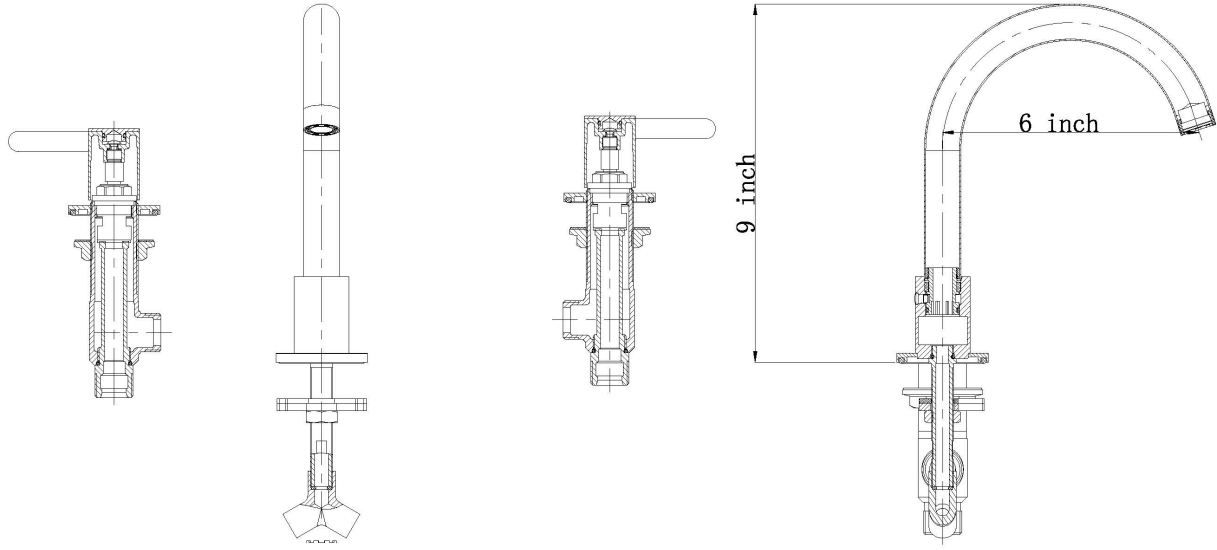

- Double handle widespread lavatory faucet for flexible installation.
- Top quality durable ceramic disc valves exceed the industry longevity standards two times for a lifetime of durable performance.
- Elegant modern yet timeless style design.
- Top quality durable brass Construction.
- Spout features quiet and water-efficient aerator.
- Top quality brass drain included.

Codes and Standards

These products meet or exceed the following codes and standards:

- ANSI A117,1
- ASME A112.18.1
- CSA B-125
- NSF 61/SECTION 9 & ANNEX G
- AB1953

Specified Model & Finish

Model #	Description	Finish
B502PC	Wide Spread Bathroom Faucet with Brass Pop-up Drain	Polished Chrome
B502BN	Wide Spread Bathroom Faucet with Brass Pop-up Drain	Brushed Nickel

Product Diagram

Parts Explore

32	306000	hose			1/2-14NPSM L=350.2	Assy	88		
31	067000	L hex wrench connector		12.5		1	45#	3	
29	044314N	wrench connector				1	HP659-1	50.3	
28	061073	gasket			Ø11*Ø6.3*1.6L	1	NBR	0.13	
27	045113N	inlet				1	HP659-1	48	
26	043119	nut			M12x1	1	HP659-1	8	
25	062060	gasket				1	Q235	18	
24	062097	gasket				1	SBR	1.5	
23	024027	escutcheon	CP			1	HP659-1	33.7	
22	060017	o ring			Ø9.25*Ø1.78	1	NBR	0.3	
21	021012-5	base	CP			1	HP659-1	129	
20	060094	o ring			Ø13*Ø2	1	NBR	0.1	
19	028023	snap ring				1	POM	1	
18	060011	O Ring			Ø12XØ1.5	1	NBR	0.1	
17	041040	screw			M5*5.6	1	SUS304	0.8	
16	044304	spout joint				1	HP659-1	23	
15	020311	spout	CP			1	Assy	125	
14	031035	aerator			M16x1	1	Assy	1.5	
12	003044-5	cartridge				1	HP659-1		
11	060135	handle				2	ZZnAL4Y		
10	041080	nut				2			
9	062079	gasket				2			
8	010195	o ring				3			
7	003056	Set screw				2			
6	301020	o ring				2			
5	072057	handle				2			
4	060154	power handle				1			
3	062026	Cartridge				1			
2	043002	escutcheon				2			
1	000095	Body				2	HP659-1	187	
No.	Part No.	Desc			Size	Qty	Material	N.Wg	Remark