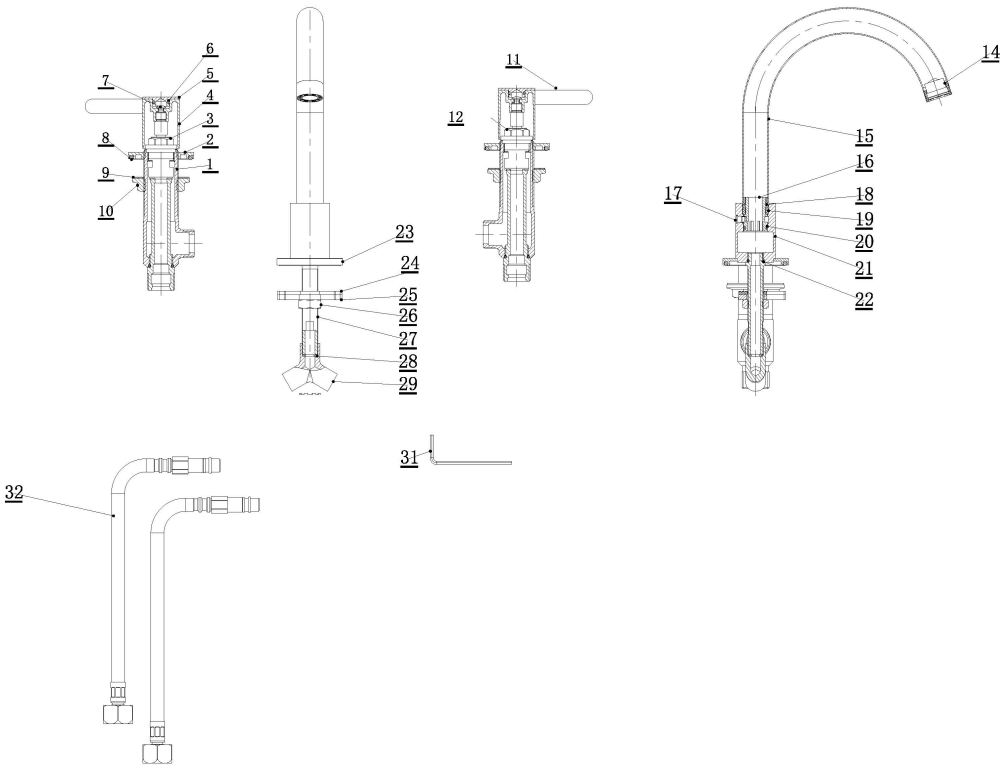

- Double handle widespread lavatory faucet for flexible installation.
- Top quality durable ceramic disc valves exceed the industry longevity standards two times for a lifetime of durable performance.
- Elegant modern yet timeless style design.
- Top quality durable brass Construction.
- Spout features quiet and water-efficient aerator.
- Top quality brass drain included.

Codes and Standards

These products meet or exceed the following codes and standards:

- ANSI A117,1
- ASME A112.18.1
- CSA B-125
- NSF 61/SECTION 9 & ANNEX G
- AB1953

Specified Model & Finish

Model #	Description	Finish
B502PC	Wide Spread Bathroom Faucet with Brass Pop-up Drain	Polished Chrome
B502BN	Wide Spread Bathroom Faucet with Brass Pop-up Drain	Brushed Nickel

Product Diagram

Parts Explore

32	306000	hose			1/2-14NPSM L=350.2	Assy	88		
31	067000	L hex wrench connector		12.5		1	45#	3	
29	044314N	wrench connector				1	HP659-1	50.3	
28	061073	gasket			Ø11*Ø6.3*1.6L	1	NBR	0.13	
27	045113N	inlet				1	HP659-1	48	
26	043119	nut			M12x1	1	HP659-1	8	
25	062060	gasket				1	Q235	18	
24	062097	gasket				1	SBR	1.5	
23	024027	escutcheon	CP			1	HP659-1	33.7	
22	060017	o ring			Ø9.25*Ø1.78	1	NBR	0.3	
21	021012-5	base	CP			1	HP659-1	129	
20	060094	o ring			Ø13*Ø2	1	NBR	0.1	
19	028023	snap ring				1	POM	1	
18	060011	O Ring			Ø12XØ1.5	1	NBR	0.1	
17	041040	screw			M5*5.6	1	SUS304	0.8	
16	044304	spout joint				1	HP659-1	23	
15	020311	spout	CP			1	Assy	125	
14	031035	aerator			M16x1	1	Assy	1.5	
12	003044-5	cartridge				1	HP659-1		
11	060135	handle				2	ZZnAL4Y		
10	041080	nut				2			
9	062079	gasket				2			
8	010195	o ring				3			
7	003056	Set screw				2			
6	301020	o ring				2			
5	072057	handle				2			
4	060154	power handle				1			
3	062026	Cartridge				1			
2	043002	escutcheon				2			
1	000095	Body				2	HP659-1	187	
No.	Part No.	Desc			Size	Qty	Material	N.Wg	Remark