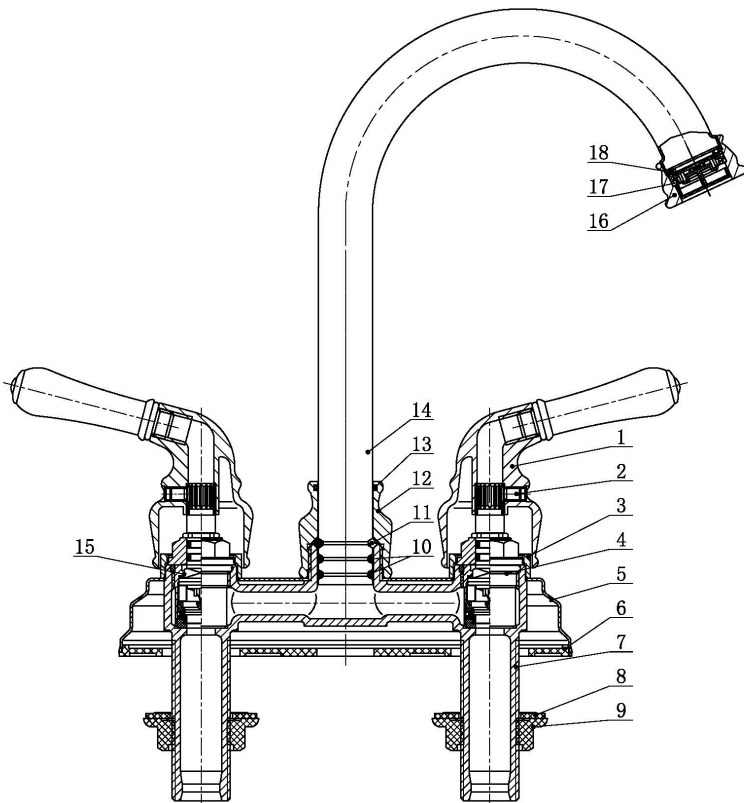

4" Center lavatory faucet B490PC and B490BN

Apogee Faucets reserves the right to make modification and specification changes at any time. Please verify dimensions prior to installation.

Features & Benefits

- Double handle 4" center lavatory faucet.
- Top quality durable ceramic disc valves exceed the industry longevity standards two times for a lifetime of durable performance.
- Elegant timeless style design.
- Top quality durable Construction.
- Spout features quiet and water-efficient aerator.
- Top quality plastic drain included.

Codes and Standards

These products meet or exceed the following codes and standards:

- ANSI A117,1
- ASME A112.18.1
- CSA B-125
- NSF 61/SECTION 9 & ANNEX G
- AB1953

Specified Model & Finish

Model #	Description	Finish
B490PC	Wide Spread Bathroom Faucet with Plastic Pop-up Drain	Polished Chrome
B490BN	Wide Spread Bathroom Faucet with Plastic Pop-up Drain	Brushed Nickel

Product Diagram

Parts Explore

19	067000	L Hex wrench				R2.5	1	45#	3		
18	061013N	gasket				φ20.8xφ14.5-2	1	NBR	0.4g		
17	031003N	aerator					1	Assy	2.1g		
16	030011	aerator housing	CP			M22x1-6H	1	HPb59-1	34.6g		
15	301006N	cartridge					1	Assy	53g	Cold side	
14	020148	φ19 spout	CP				1	H65	91g		
13	060086	O ring				φ18xφ2	1	NBR	1g		
12	025008	Cover	CP				1	HPb59-1	68g		
11	027003	φ19 snap ring					1	POM	1g		
10	060140	O ring				φ14xφ2.65	2	NBR	0.5g		
9	043039	Lock nut					2	ABS	5g		
8	062018	gasket					2	SBR	2g		
7	000329	body					1	ZHPb59-1	320g		
6	008000	4" base plate					1	ABS	12g		
5	007014-50	4" escutcheon	CP				1	H62	60g		
4	301007N	cartridge					1	Assy	53g	Hot side	
3	003004	nut	CP				2	HPb59-1	7g		
2	042000	set screw				M5x6	2	SUS304	1g		
1	010012	handle	CP				1	Assy	145g		
No.	Part No.	Desc	CP			Color	Size	Q'ty	Material	N.W	Remark