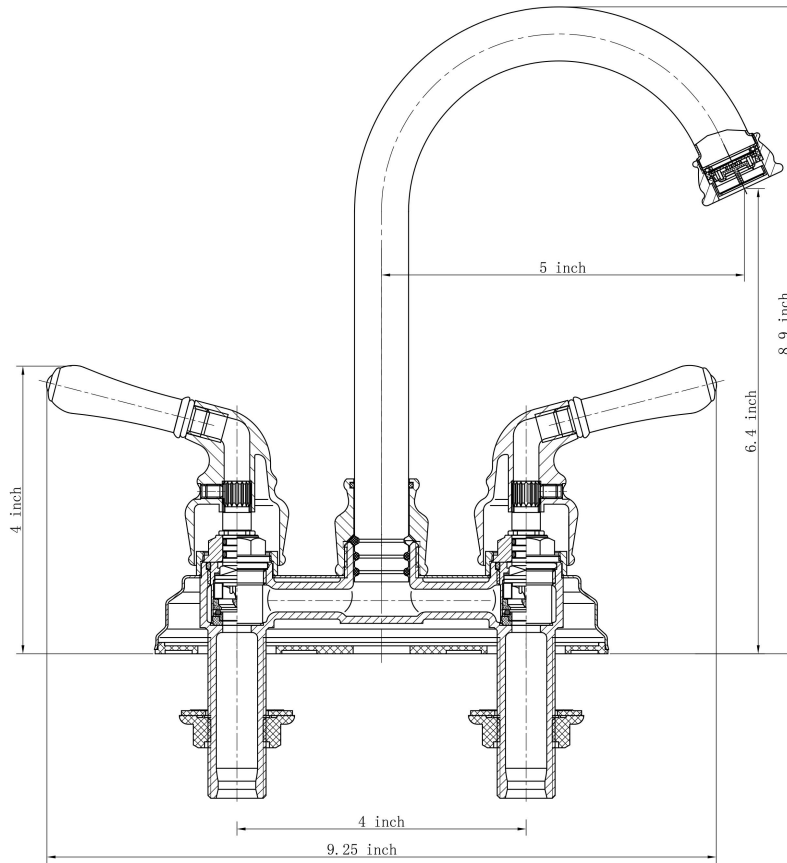

4" Center lavatory faucet B490PC and B490BN

Apogee Faucets reserves the right to make modification and specification changes at any time. Please verify dimensions prior to installation.

Features & Benefits

- Double handle 4" center lavatory faucet.
- Top quality durable ceramic disc valves exceed the industry longevity standards two times for a lifetime of durable performance.
- Elegant timeless style design.
- Top quality durable Construction.
- Spout features quiet and water-efficient aerator.
- Top quality plastic drain included.

Codes and Standards

These products meet or exceed the following codes and standards:

- ANSI A117,1
- ASME A112.18.1
- CSA B-125
- NSF 61/SECTION 9 & ANNEX G
- AB1953

Specified Model & Finish

Model #	Description	Finish
B490PC	Wide Spread Bathroom Faucet with Plastic Pop-up Drain	Polished Chrome
B490BN	Wide Spread Bathroom Faucet with Plastic Pop-up Drain	Brushed Nickel

Product Diagram

Parts Explore

19	067000	L Hex wrench				R2.5	1	45#	3		
18	061013N	gasket				φ20.8xφ14.5-2	1	NBR	0.4g		
17	031003N	aerator					1	Assy	2.1g		
16	030011	aerator housing	CP			M22x1-6H	1	HPb59-1	34.6g		
15	301006N	cartridge					1	Assy	53g	Cold side	
14	020148	φ19 spout	CP				1	H65	91g		
13	060086	O ring				φ18xφ2	1	NBR	1g		
12	025008	Cover	CP				1	HPb59-1	68g		
11	027003	φ19 snap ring					1	POM	1g		
10	060140	O ring				φ14xφ2.65	2	NBR	0.5g		
9	043039	Lock nut					2	ABS	5g		
8	062018	gasket					2	SBR	2g		
7	000329	body					1	ZHPb59-1	320g		
6	008000	4" base plate					1	ABS	12g		
5	007014-50	4" escutcheon	CP				1	H62	60g		
4	301007N	cartridge					1	Assy	53g	Hot side	
3	003004	nut	CP				2	HPb59-1	7g		
2	042000	set screw				M5x6	2	SUS304	1g		
1	010012	handle	CP				1	Assy	145g		
No.	Part No.	Desc	CP			Color	Size	Q'ty	Material	N.W	Remark