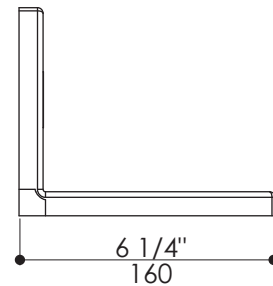

Waterblade Shelf Item #W1910H3

Features:

- Wall-mount shelf
- Stainless steel construction
- Includes mounting hardware

Finish Options:

- 10 - Polished Stainless Steel
- 21 - Brushed Stainless Steel
- 44 - Matte Black

Product Specifications:

Notes:

Drawings provided herein are meant to give the user an idea of the product and are not made to scale. The size in inches is rounded up to the nearest 1/16".

LACAVA is committed to the highest level of customer service. Please feel free to contact us at 1-888-522-2823 (toll free) or by email at info@lacava.com for technical assistance or any general inquiries.