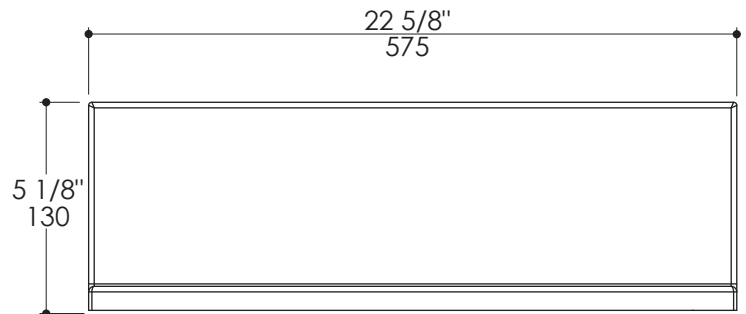

Waterblade Shelf Item #W1910H3

Features:

- Wall-mount shelf
- Stainless steel construction
- Includes mounting hardware

Finish Options:

- 10 - Polished Stainless Steel
- 21 - Brushed Stainless Steel
- 44 - Matte Black

Product Specifications:

Notes:

Drawings provided herein are meant to give the user an idea of the product and are not made to scale. The size in inches is rounded up to the nearest 1/16".

LACAVA is committed to the highest level of customer service. Please feel free to contact us at 1-888-522-2823 (toll free) or by email at info@lacava.com for technical assistance or any general inquiries.