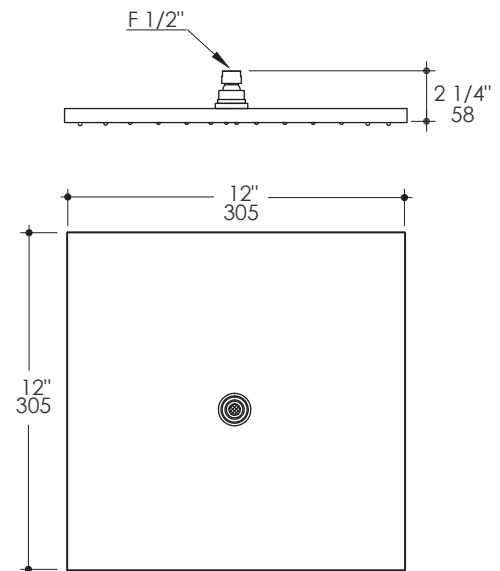

WATERBLADE Shower Head Item #W1076

Features:

- Tilting square rain shower head
- Brass construction with 121 rubber nozzles
- Ceiling-mounted installation recommended
- Arm and flange sold separately
- Weight: 5.5 lbs.
- Recommended max. water pressure 43.5 PSI (flow rate 7.5 GPM)
- Includes flow reducer 2.5 GPM

Finish Options:

CR - Polished Chrome

Product Specifications:

Notes:

Drawings provided herein are meant to give the user an idea of the product and are not made to scale. The size in inches is rounded up to the nearest 1/16".