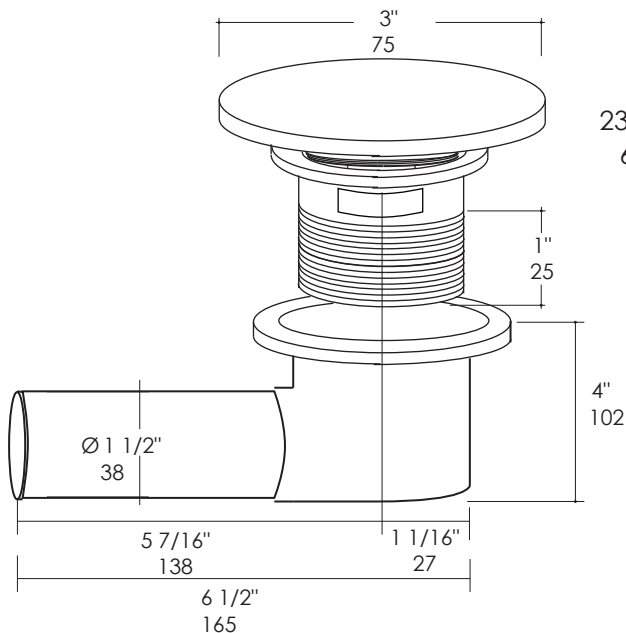

Trenta Bathtub Item #TUB17

Features:

- Luster white acrylic soaking bathtub with overflow
- Free-standing installation
- Includes click-clack drain assembly in white finish
- Water capacity: 58 gal
- Net weight: 84 lbs
- Meets and exceeds the following standard: CSA B45.5-17
- Freight class 4 based on the Lacava Freight Program

Material Structure:

- 4-5mm fiberglass structure coated in 4mm double coat acrylic
- Max weight capacity 661 lbs (300 kgs)

Recommended Accessories:

- Item #TUB17-BR: Tub bridge in wood, 6"w, 32"d, 1 1/2"h,
- Available in: white (08), black (16), natural walnut (07)

Finish Options:

001 - Luster White

Drain Specifications:

Notes:

Drawings provided herein are meant to give the user an idea of the product and are not made to scale. The size in inches is rounded up to the nearest 1/16". Slight variances can often occur with porcelain and woodwork. Therefore, LACAVA will not be held responsible for any cutouts, countertops, or furniture made without the actual product or template from LACAVA. Plumbing specifications are only a guideline and may need to be altered based on the application.