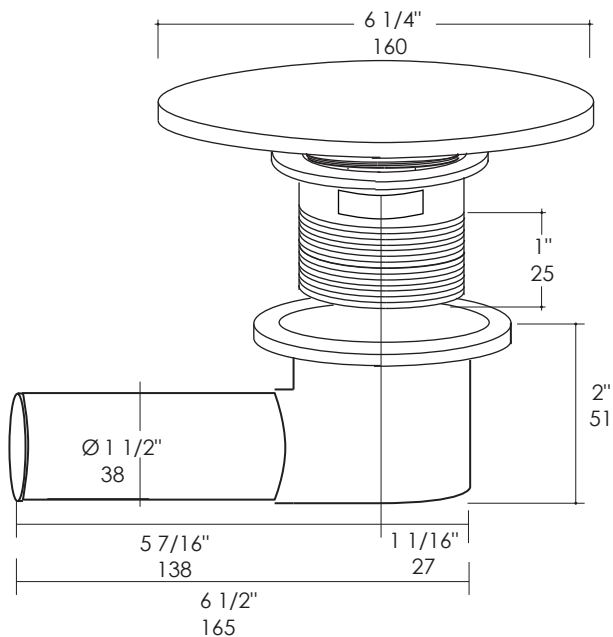

Eleganza Bathtub Item #TUB14

Features:

- Solid surface soaking bathtub with overflow
- Free-standing installation
- Includes brass click-clack drain assembly with decorative solid surface dome
- Water capacity: 73 gal
- Weight: 298 lbs.
- Meets and exceeds the following standard: CSA B45.5-17
- Freight class 5 based on the Lacava Freight Program

Recommended Accessories:

- Item #TUB14-BR: Tub bridge in wood, 6"w, 32"d, 1 1/2"h,
- Available in: white (08), black (16), natural walnut (07)

Finish Options:

- 001M - Matte White
- 001G - Gloss White

Drain Specifications:

Notes:

Drawings provided herein are meant to give the user an idea of the product and are not made to scale. The size in inches is rounded up to the nearest 1/16". Slight variances can often occur with porcelain and woodwork. Therefore, LACAVA will not be held responsible for any cutouts, countertops, or furniture made without the actual product or template from LACAVA. Plumbing specifications are only a guideline and may need to be altered based on the application.