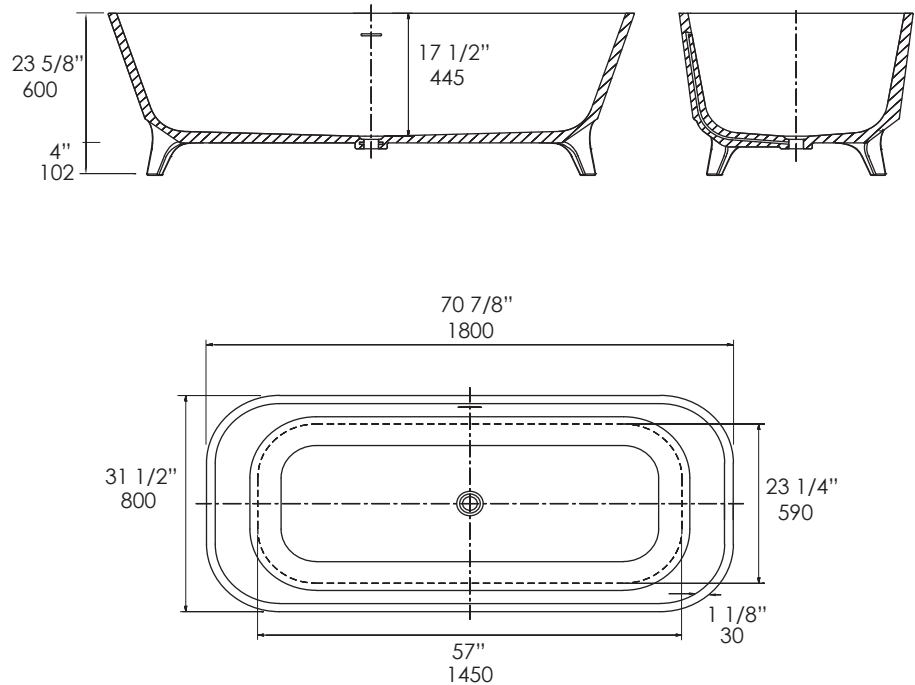

### Features:

- Solid surface soaking bathtub with overflow
- Free-standing installation
- Includes brass click-clack drain assembly with decorative solid surface dome
- Water capacity: 91 gal
- Weight: 408 lbs.
- Meets and exceeds the following standard: CSA B45.5-17

### Recommended Accessories:

- Item #TUB12-BR: Tub bridge in wood, 6"w, 32"d, 1 1/2"h,
- Available in: white (08), black (16), natural walnut (07)

### Drain Specifications:

### Notes:

Drawings provided herein are meant to give the user an idea of the product and are not made to scale. The size in inches is rounded up to the nearest 1/16". Slight variances can often occur with porcelain and woodwork. Therefore, LACAVA will not be held responsible for any cutouts, countertops, or furniture made without the actual product or template from LACAVA. Plumbing specifications are only a guideline and may need to be altered based on the application.