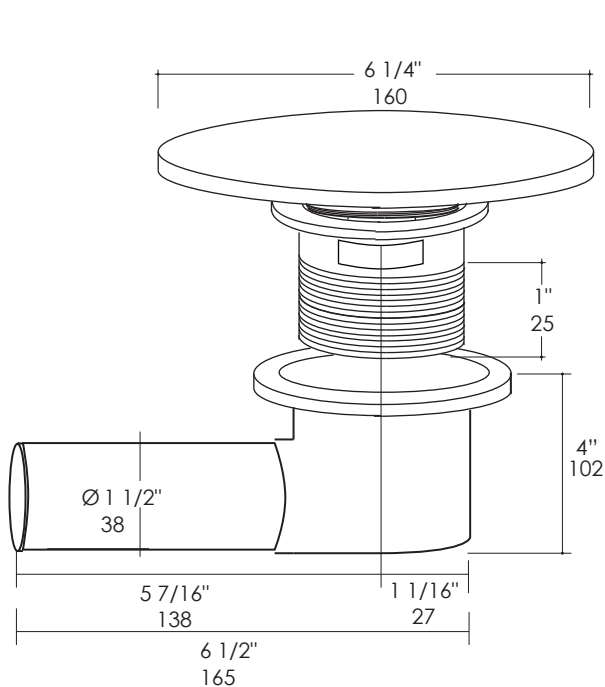

Giulia Bathtub Item #TUB12

Features:

- -Solid surface soaking bathtub with overflow
- -Free-standing installation
- -Includes brass click-clack drain assembly with decorative solid surface dome
- -Water capacity: 91 gal
- -Weight: 408 lbs.
- -Meets and exceeds the following standard: CSA B45.5-17

Recommended Accessories:

- -Item #TUB12-BR: Tub bridge in wood, 6"w, 32"d, 1 1/2"h,
- -Available in: white (08), black (16), natural walnut (07)

Finish Options:

- 001M - Matte White
- 001G - Gloss White

Drain Specifications: