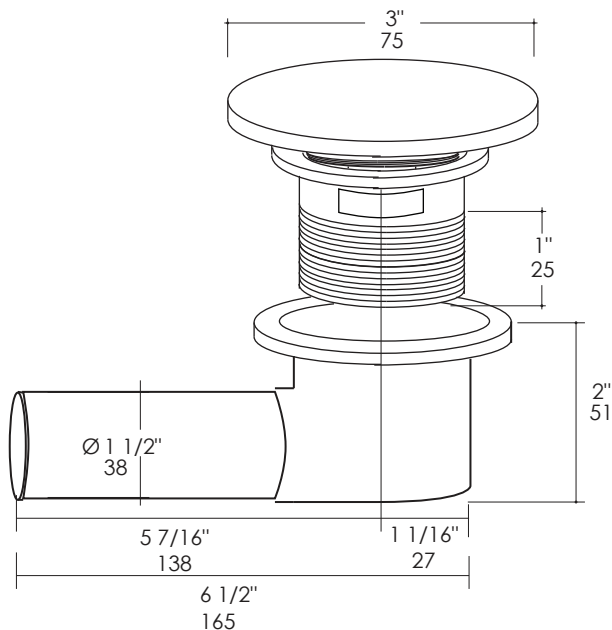

Plaza Bathtub Item #TUB08

Features:

- Solid surface soaking bathtub with overflow
- Free-standing installation
- Includes chrome-plated brass click-clack drain assembly with white solid surface cover
- Water capacity: 84.5 gal
- Weight: 330 lbs.
- Meets and exceeds the following standard: CSA B45.5-17

Recommended Accessories:

- Item #TUB08-BR: Tub bridge in wood, 6"w, 30"d, 1 1/2"h,
- Available in: white (08), black (16), natural walnut (07)

Finish Options:

- 001M - Matte White
- 001G - Gloss White

Drain Specifications:

Product Specifications:

Notes:

Drawings provided herein are meant to give the user an idea of the product and are not made to scale. The size in inches is rounded up to the nearest 1/16". LACAVA will not be held responsible for any cutouts, countertops, or furniture made without the actual product or template from LACAVA.