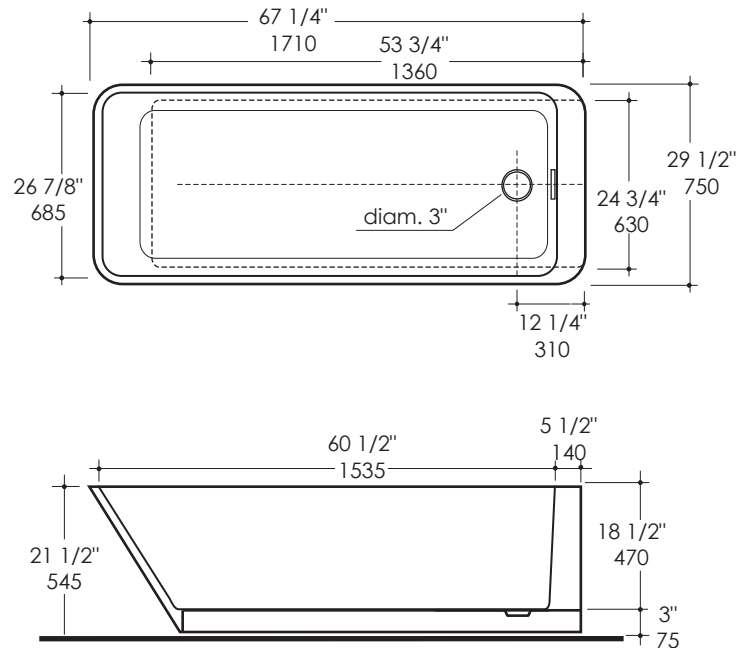

Plaza Bathtub Item #TUB08

Features:

- Solid surface soaking bathtub with overflow
- Free-standing installation
- Includes chrome-plated brass click-clack drain assembly with white solid surface cover
- Water capacity: 84.5 gal
- Weight: 330 lbs.
- Meets and exceeds the following standard: CSA B45.5-17

Recommended Accessories:

- Item #TUB08-BR: Tub bridge in wood, 6"w, 30"d, 1 1/2"h,
- Available in: white (08), black (16), natural walnut (07)

Finish Options:

- 001M - Matte White
- 001G - Gloss White

Drain Specifications:

Product Specifications:

Notes:

Drawings provided herein are meant to give the user an idea of the product and are not made to scale. The size in inches is rounded up to the nearest 1/16". LACAVA will not be held responsible for any cutouts, countertops, or furniture made without the actual product or template from LACAVA.