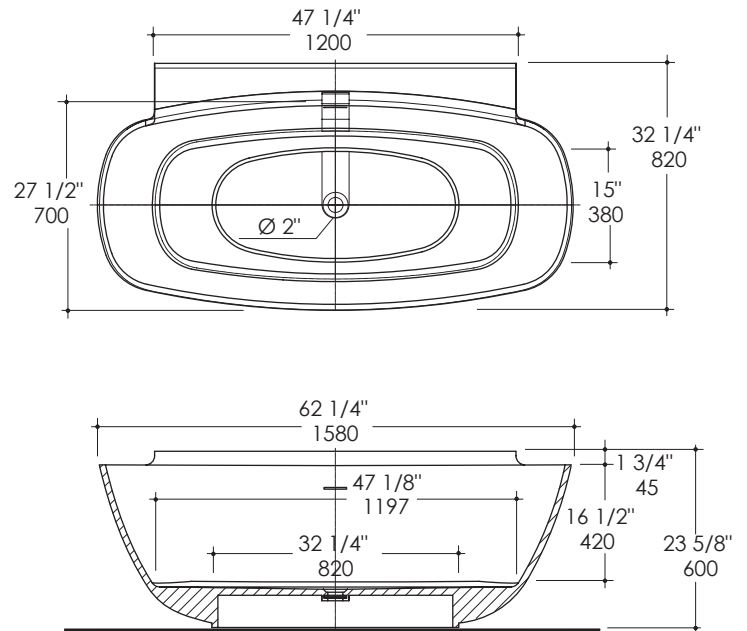

Sottile Bathtub Item #TUB07

Features:

- Solid surface soaking bathtub with overflow
- Free-standing installation
- Includes chrome-plated brass click-clack drain assembly
- Water capacity: 61 gal
- Net weight: 286 lbs
- Meets and exceeds the following standard: CSA B45.5-17

Finish Options:

- 001M - Matte White
- 001G - Gloss White

Drain Specifications:

Bathtub Specifications:

Notes:

Drawings provided herein are meant to give the user an idea of the product and are not made to scale. The size in inches is rounded up to the nearest 1/16". Slight variances can often occur with porcelain and woodwork. Therefore, LACAVA will not be held responsible for any cutouts, countertops, or furniture made without the actual product or template from LACAVA. Plumbing specifications are only a guideline and may need to be altered based on the application.