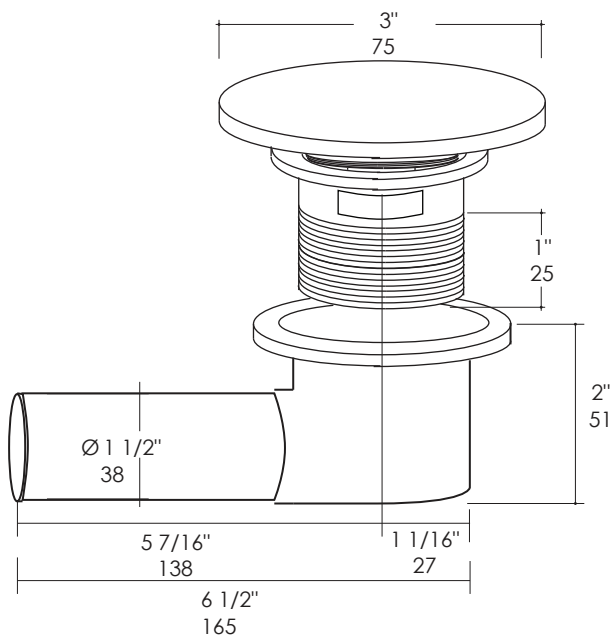

Sottile Bathtub Item #TUB07

Features:

- Solid surface soaking bathtub with overflow
- Free-standing installation
- Includes chrome-plated brass click-clack drain assembly
- Water capacity: 61 gal
- Net weight: 286 lbs
- Meets and exceeds the following standard: CSA B45.5-17

Finish Options:

- 001M - Matte White
- 001G - Gloss White

Drain Specifications:

Bathtub Specifications:

Notes:

Drawings provided herein are meant to give the user an idea of the product and are not made to scale. The size in inches is rounded up to the nearest 1/16". Slight variances can often occur with porcelain and woodwork. Therefore, LACAVA will not be held responsible for any cutouts, countertops, or furniture made without the actual product or template from LACAVA. Plumbing specifications are only a guideline and may need to be altered based on the application.