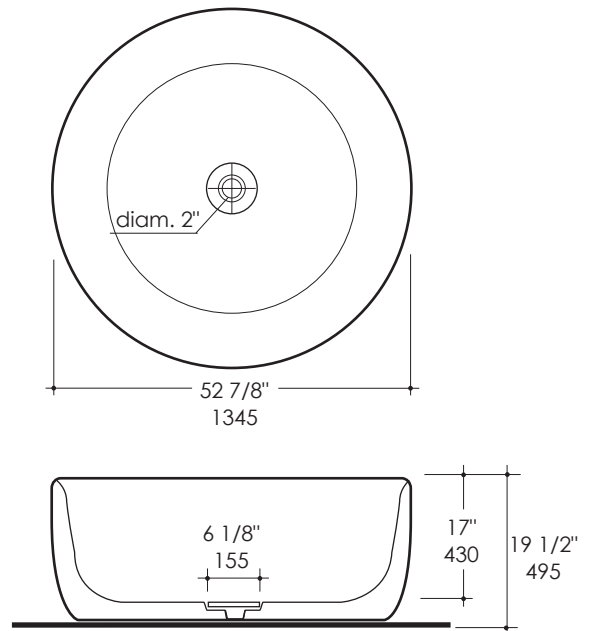

TWIN SET Bathtub Item #TUB06

Features:

- Solid surface soaking bathtub without overflow
- Free-standing installation
- Includes brass click-clack drain assembly with decorative solid surface dome
- Water capacity: 122 gal
- Weight: 397 lbs.
- Meets and exceeds the following standard: CSA B45.5-17

Finish Options:

- 001M - Matte White
- 001G - Gloss White

Drain Specifications:

Bathtub Specifications:

Notes:

Drawings provided herein are meant to give the user an idea of the product and are not made to scale. The size in inches is rounded up to the nearest 1/16". Slight variances can often occur with porcelain and woodwork. Therefore, LACAVA will not be held responsible for any cutouts, countertops, or furniture made without the actual product or template from LACAVA. Plumbing specifications are only a guideline and may need to be altered based on the application.