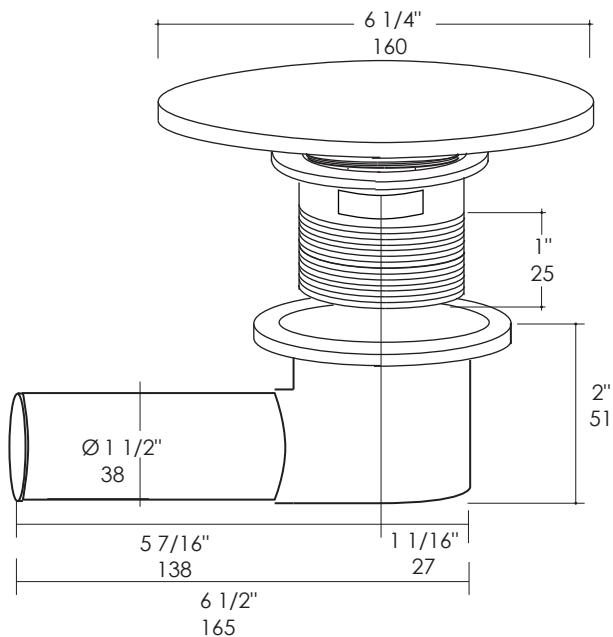

TWIN SET Bathtub Item #TUB06

Features:

- Solid surface soaking bathtub without overflow
- Free-standing installation
- Includes brass click-clack drain assembly with decorative solid surface dome
- Water capacity: 122 gal
- Weight: 397 lbs.
- Meets and exceeds the following standard: CSA B45.5-17

Finish Options:

- 001M - Matte White
- 001G - Gloss White

Drain Specifications:

Bathtub Specifications:

Notes:

Drawings provided herein are meant to give the user an idea of the product and are not made to scale. The size in inches is rounded up to the nearest 1/16". Slight variances can often occur with porcelain and woodwork. Therefore, LACAVA will not be held responsible for any cutouts, countertops, or furniture made without the actual product or template from LACAVA. Plumbing specifications are only a guideline and may need to be altered based on the application.