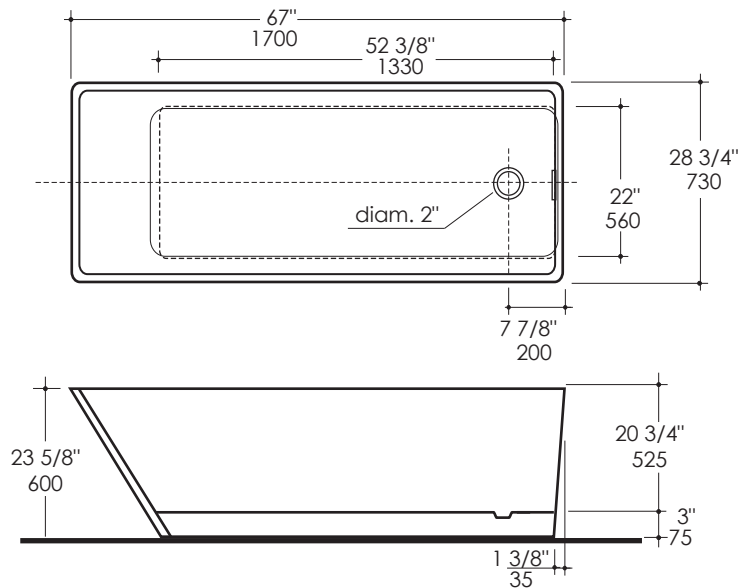

### Features:

- Solid surface soaking bathtub with overflow
- Free-standing installation
- Includes chrome-plated brass click-clack drain assembly
- Water capacity: 112 gal
- Weight: 440 lbs
- Meets and exceeds the following standard: CSA B45.5-17

### Recommended Accessories:

- Item #TUB05-BR: Tub bridge in wood, 6"w, 30"d, 1 1/2"h,
- Available in: white (08), black (16), natural walnut (07)

### Notes:

Drawings provided herein are meant to give the user an idea of the product and are not made to scale. The size in inches is rounded up to the nearest 1/16". Slight variances can often occur with porcelain and woodwork. Therefore, LACAVA will not be held responsible for any cutouts, countertops, or furniture made without the actual product or template from LACAVA. Plumbing specifications are only a guideline and may need to be altered based on the application.