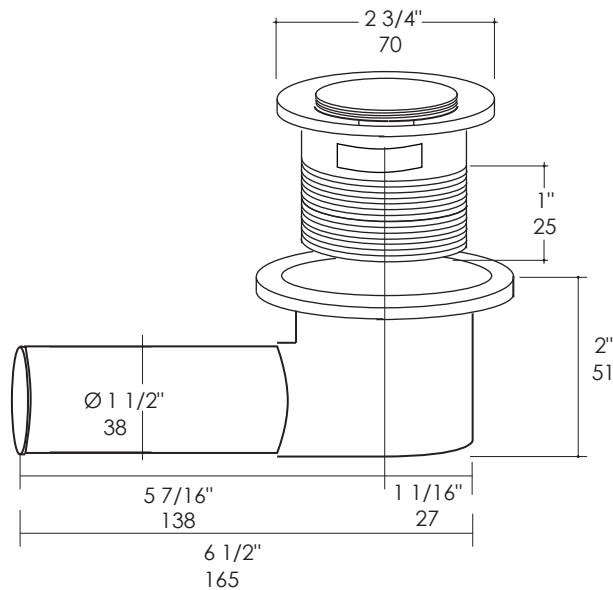

Aquaquattro Bathtub Item #TUB05

Features:

- -Solid surface soaking bathtub with overflow
- -Free-standing installation
- -Includes chrome-plated brass click-clack drain assembly
- -Water capacity: 112 gal
- -Weight: 440 lbs
- -Meets and exceeds the following standard: CSA B45.5-17

Recommended Accessories:

- -Item #TUB05-BR: Tub bridge in wood, 6"w, 30"d, 1 1/2"h,
- -Available in: white (08), black (16), natural walnut (07)

Finish Options:

- 001M - Matte White
- 001G - Gloss White

Drain Specifications: