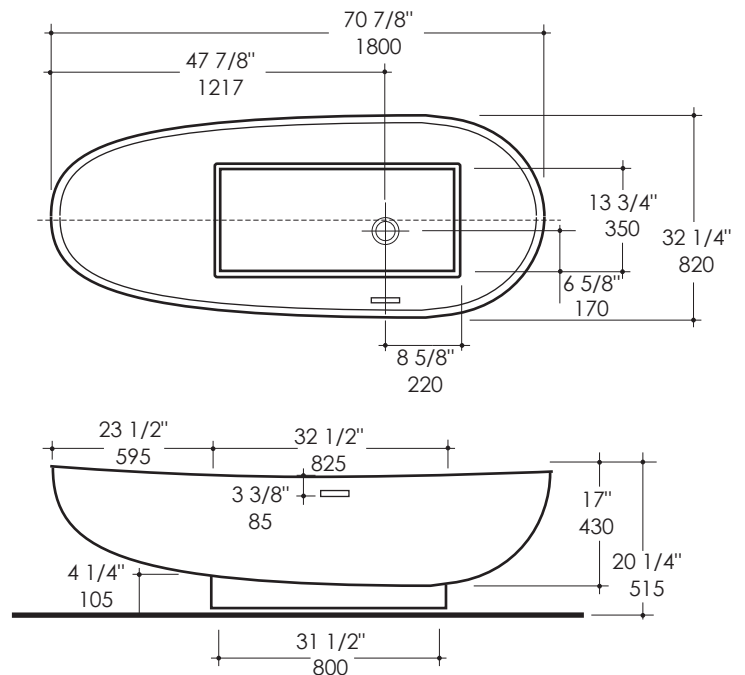

Alia Bathtub Item #TUB04

Features:

- Solid surface soaking bathtub with overflow
- Free-standing installation
- Includes chrome-plated brass click-clack drain assembly
- Water capacity: 87 gal
- Weight: 235 lbs.
- Meets and exceeds the following standard: CSA B45.5-17

Recommended Accessories:

- Item #TUB04-BR: Tub bridge in wood, 6"w, 34"d, 1 1/2"h,
- Available in: white (08), black (16), natural walnut (07)

Finish Options:

- 001M - Matte White
- 001G - Gloss White

Drain Specifications:

Bathtub Specifications:

Notes:

Drawings provided herein are meant to give the user an idea of the product and are not made to scale. The size in inches is rounded up to the nearest 1/16". Slight variances can often occur with porcelain and woodwork. Therefore, LACAVA will not be held responsible for any cutouts, countertops, or furniture made without the actual product or template from LACAVA. Plumbing specifications are only a guideline and may need to be altered based on the application.