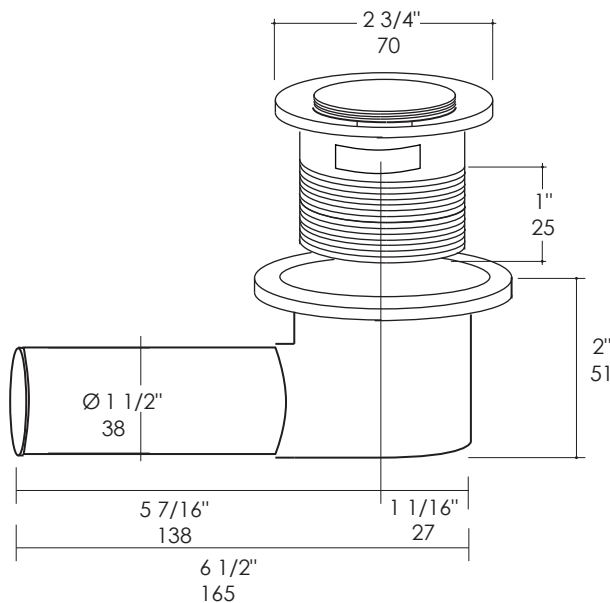

Alia Bathtub Item #TUB04

Features:

- Solid surface soaking bathtub with overflow
- Free-standing installation
- Includes chrome-plated brass click-clack drain assembly
- Water capacity: 87 gal
- Weight: 235 lbs.
- Meets and exceeds the following standard: CSA B45.5-17

Recommended Accessories:

- Item #TUB04-BR: Tub bridge in wood, 6"w, 34"d, 1 1/2"h,
- Available in: white (08), black (16), natural walnut (07)

Finish Options:

- 001M - Matte White
- 001G - Gloss White

Drain Specifications:

Bathtub Specifications:

Notes:

Drawings provided herein are meant to give the user an idea of the product and are not made to scale. The size in inches is rounded up to the nearest 1/16". Slight variances can often occur with porcelain and woodwork. Therefore, LACAVA will not be held responsible for any cutouts, countertops, or furniture made without the actual product or template from LACAVA. Plumbing specifications are only a guideline and may need to be altered based on the application.