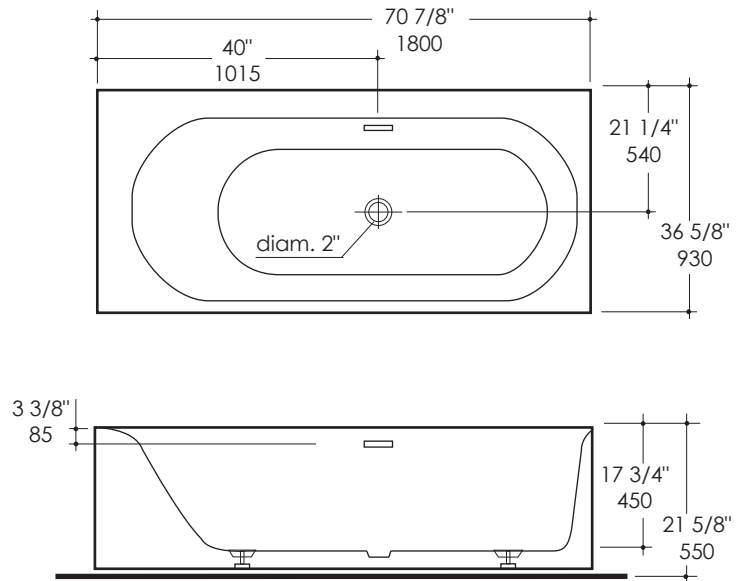

### Features:

- Solid surface soaking bathtub with overflow
- Free-standing installation
- Includes brass click-clack drain assembly with decorative solid surface dome
- Adjustable feet
- Water capacity: 73 gal
- Weight: 507 lbs.
- Meets and exceeds the following standard: CSA B45.5-17

### Recommended Accessories:

- Item #TUB03-BR: Tub bridge in wood, 6"w, 36"d, 1 1/2"h,
- Available in: white (08), black (16), natural walnut (07)

### Drain Specifications:

### Notes:

Drawings provided herein are meant to give the user an idea of the product and are not made to scale. The size in inches is rounded up to the nearest 1/16". Slight variances can often occur with porcelain and woodwork. Therefore, LACAVA will not be held responsible for any cutouts, countertops, or furniture made without the actual product or template from LACAVA. Plumbing specifications are only a guideline and may need to be altered based on the application.