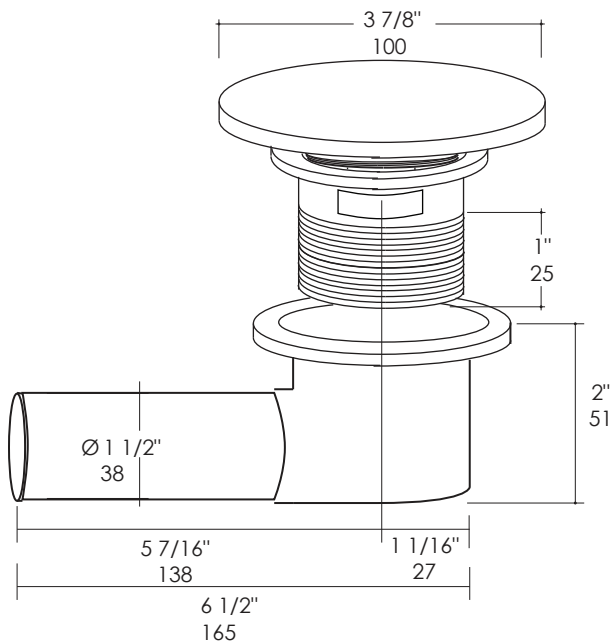

Aquagrande Bathtub Item #TUB03

Features:

- -Solid surface soaking bathtub with overflow
- -Free-standing installation
- -Includes brass click-clack drain assembly with decorative solid surface dome
- -Adjustable feet
- -Water capacity: 73 gal
- -Weight: 507 lbs.
- -Meets and exceeds the following standard: CSA B45.5-17

Recommended Accessories:

- -Item #TUB03-BR: Tub bridge in wood, 6"w, 36"d, 1 1/2"h,
- -Available in: white (08), black (16), natural walnut (07)

Finish Options:

- 001M - Matte White
- 001G - Gloss White

Drain Specifications: