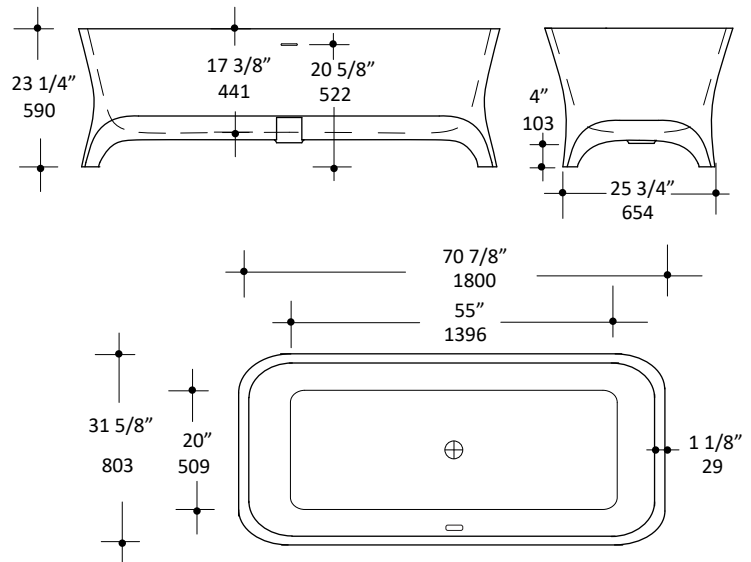

Specifications:

Installation:	Freestanding
Exterior Dimensions:	70 7/8" w x 31 5/8" d x 23 1/4" h
Material:	Solid surface
Water capacity	91 gal.
Weight:	408 lbs.
Overflow:	Yes
Finishes:	001M - Matte white 001G - Gloss white MB - Matte black
Freight:	Class 5

Features:

- Solid surface soaking bathtub with overflow
- Includes brass click-clack drain assembly with decorative solid surface dome
- Freestanding installation

Codes + Standards:

- Meets or exceeds applicable national codes and standards

Recommended Items:

- Furniture
 - TUB12- BR: Tub bridge in wood, 6" w, 32" d, 1 1/2" h
 - Available in: white (08), black (16), natural walnut (07)
- Trap connections
 - TBSH90 - L-shaped 90 degree brass tub shoe
 - TBSH180 - Straight down 180 degree brass tub shoe

LACAVA reserves the right to revise any dimension or information on this sheet without notice. Dimensions are nominal and may vary within an industry accepted tolerance of 1/4".
Drawings provided herein are meant to give the user an idea of the product and are not made to scale.
Revised: 06/12/2019