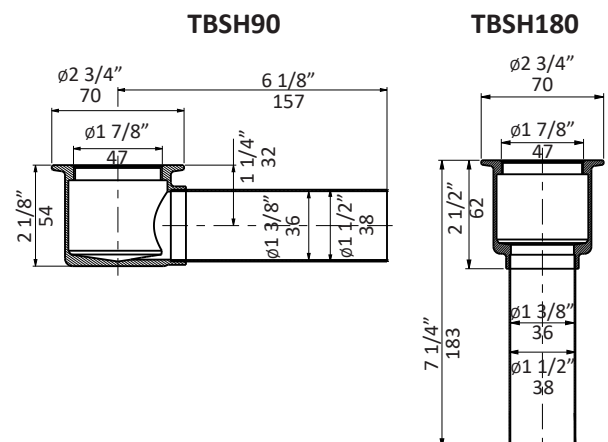

Specifications:

Installation:	Freestanding
Exterior Dimensions:	70 7/8" w x 31 5/8" d x 23 1/4" h
Material:	Solid surface
Water capacity	91 gal.
Weight:	408 lbs.
Overflow:	Yes
Finishes:	001M - Matte white 001G - Gloss white MB - Matte black
Freight:	Class 5

Features:

- Solid surface soaking bathtub with overflow
- Includes brass click-clack drain assembly with decorative solid surface dome
- Freestanding installation

Codes + Standards:

- Meets or exceeds applicable national codes and standards

Recommended Items:

- Furniture
 - TUB12- BR: Tub bridge in wood, 6" w, 32" d, 1 1/2" h
 - Available in: white (08), black (16), natural walnut (07)
- Trap connections
 - TBSH90 - L-shaped 90 degree brass tub shoe
 - TBSH180 - Straight down 180 degree brass tub shoe

LACAVA reserves the right to revise any dimension or information on this sheet without notice. Dimensions are nominal and may vary within an industry accepted tolerance of 1/4".
Drawings provided herein are meant to give the user an idea of the product and are not made to scale.
Revised: 06/12/2019