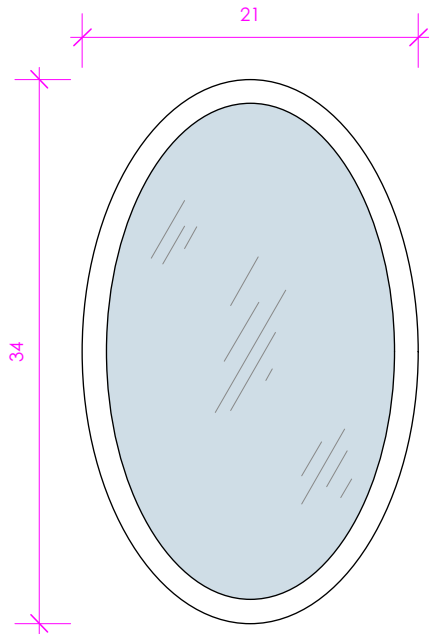

LACAVA

MIRROR

SUA-M-21

FEATURES:

- WALL HUNG MIRROR
- CAN BE INSTALLED VERTICALLY OR HORIZONTALLY
- PROUDLY HANDMADE IN THE USA
- MANUFACTURED WITH LOW VOC FINISHES AND WOOD FROM RENEWABLE FORESTS

FINISHES: