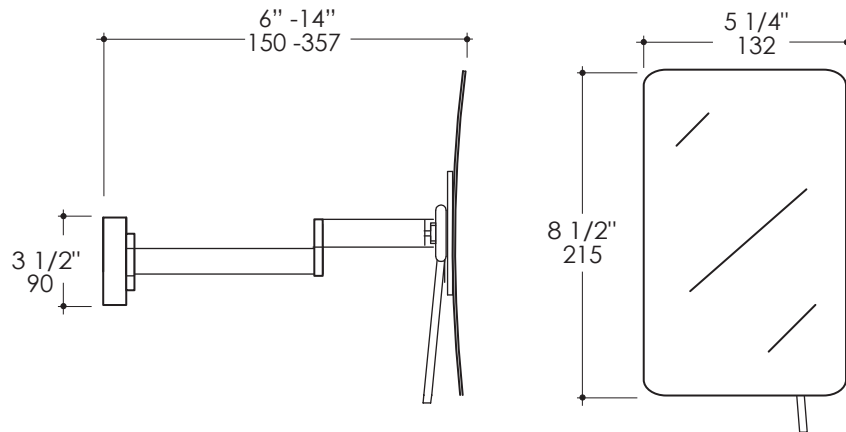

Mega Magnifying Mirror Item #SP7505

Features:

- Wall-mount adjustable magnifying mirror with dual arm and flange
- 3x magnification
- Includes mounting hardware

Finish Options:

CR - Polished Chrome

Product Specifications:

Notes:

Drawings provided herein are meant to give the user an idea of the product and are not made to scale. The size in inches is rounded up to the nearest 1/16".

LACAVA is committed to the highest level of customer service. Please feel free to contact us at 1-888-522-2823 (toll free) or by email at info@lacava.com for technical assistance or any general inquiries.