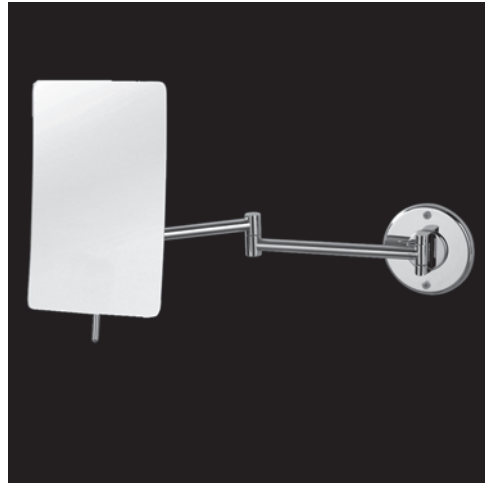

Mega Magnifying Mirror Item #SP7505

Features:

- Wall-mount adjustable magnifying mirror with dual arm and flange
- 3x magnification
- Includes mounting hardware

Finish Options:

CR - Polished Chrome

Product Specifications: