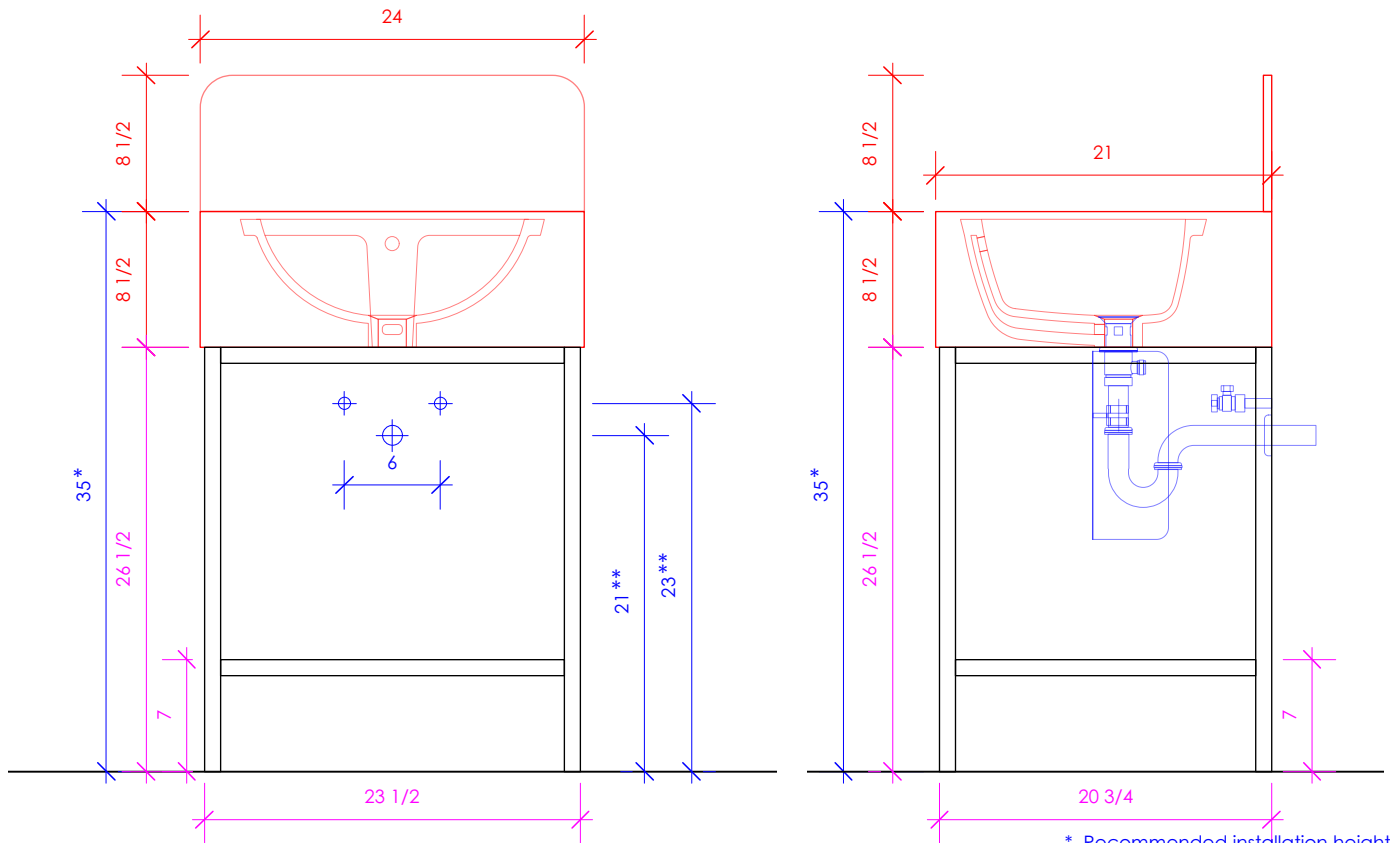

LACAVA

QUADRO

QDO-FF-24

* Recommended installation height
** Recommended plumbing location

FEATURES:

- FLOORSTANDING VANITY
- WELDED METAL FRAME
- ADJUSTABLE LEVELERS
- USED WITH **QDO-24T**, **QDO-24BKS**, **QDO-24SF**
- MOUNTING: PREDRILLED HOLES IN METAL SPANS
(SEE FURNITURE MANUAL)
- PROUDLY HANDMADE IN THE USA

LACAVA reserves the right to revise any dimension or information on this sheet without notice. Dimensions are nominal and may vary within an industry accepted tolerance of 1/4". Cabinets with 'vanity top' sinks are made to the matching sink and dimensions may vary. LACAVA is not responsible for any cutouts, countertops, or furniture made without the actual product or template. Differences in color, grain, appearance, and texture are inherent in all natural woodwork and should be expected. Variances in these qualities are not deemed manufacturing defects and will not be accepted as valid reasons for return or exchanges. Plumbing specifications are only a guideline and may need alteration based on application.