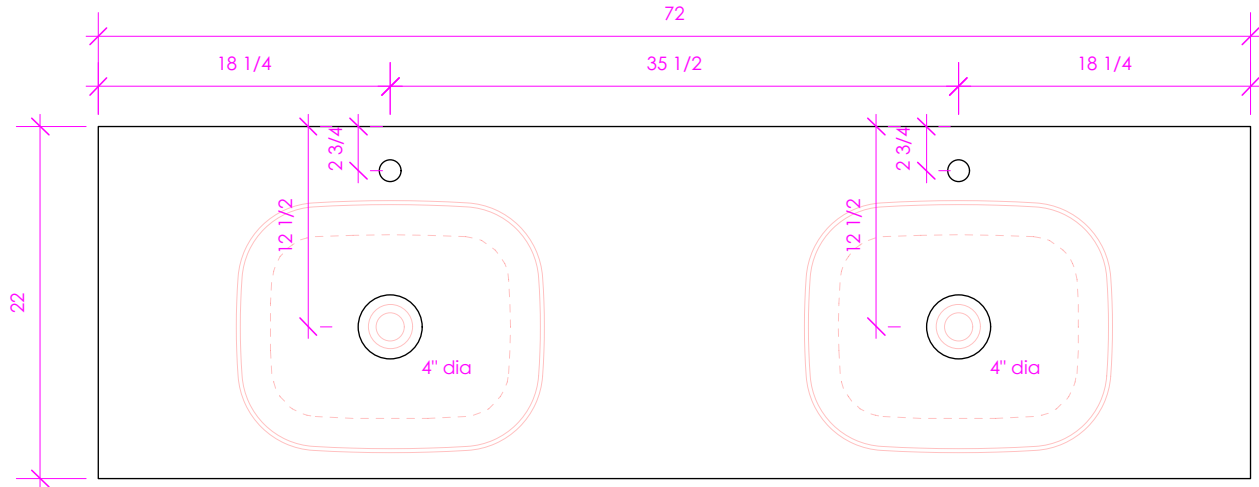

LACAVA

NAVI VS

NAV-VS-72T

FEATURES:

- EASED EDGES
- USED WITH VESSEL SINKS (SOLD SEPARATELY)
- SHOWN WITH N33 SINKS
- PROUDLY HANDMADE IN THE USA

FINISHES:

WOOD:

STANDARD: