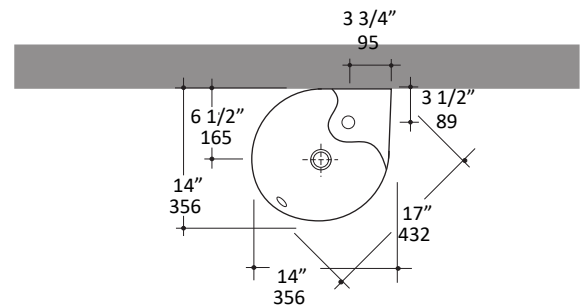

Specifications:

Installation:	Wall-mount
Exterior Dimensions:	14" w x 14" d x 5 5/8" h
Material:	Porcelain
Weight:	MI013 - 18 lbs MI055 - 1 lb
Overflow:	Yes
Finishes:	001 - White
Faucet Holes:	01 - one hole
Faucet Hole Size:	Ø 1 3/8"
Drain Hole Size:	Ø 1 3/4"

Features:

- Porcelain sink with overflow
- Most standard American drains can also be used
- Polished chrome or matte black towel bar #MI055 sold separately
- Mounting bolts are included
- Glazed bottom