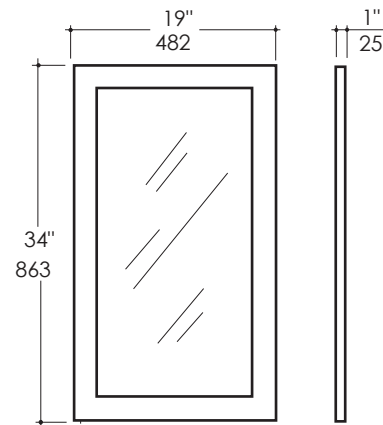

METAL

- 10 - Polished Stainless Steel
- 21 - Brushed Stainless Steel
- 44 - Matte Black Stainless Steel
- 51 - Brushed Brass

Product Specifications:

Notes:

Drawings provided herein are meant to give the user an idea of the product and are not made to scale. The size in inches is rounded up to the nearest 1/16". Slight variances can often occur with porcelain and woodwork. Therefore, LACAVA will not be held responsible for any cutouts, countertops, or furniture made without the actual product or template from LACAVA. Differences in color, grain, appearance and texture are inherent in all natural woodwork, and should be expected. Variances in these qualities are not deemed manufacturing defects, and will not be accepted as valid reasons to return or exchange any LACAVA woodwork. Plumbing specifications are only a guideline and may need to be altered based on the application.