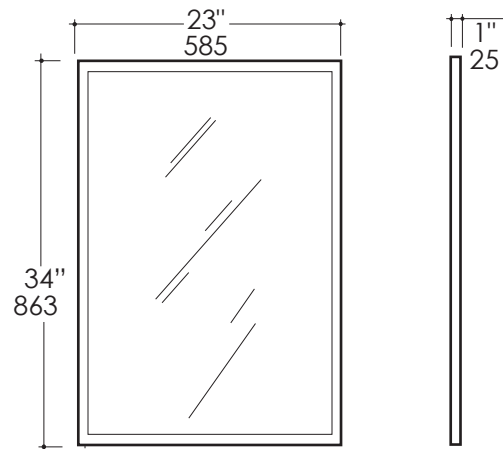

Luce Mirror Item #M013

Features:

- Wall-mount beveled mirror with polished chrome side edges
- Mounting brackets included
- Customizable (please request a quote)
- Handmade in USA

Finish Options:

CR - Polished Chrome

Product Specifications:

Notes:

Drawings provided herein are meant to give the user an idea of the product and are not made to scale. The size in inches is rounded up to the nearest 1/16". Slight variances can often occur with porcelain and woodwork. Therefore, LACAVA will not be held responsible for any cutouts, countertops, or furniture made without the actual product or template from LACAVA. Differences in color, grain, appearance and texture are inherent in all natural woodwork, and should be expected. Variances in these qualities are not deemed manufacturing defects, and will not be accepted as valid reasons to return or exchange any LACAVA woodwork. Plumbing specifications are only a guideline and may need to be altered based on the application.