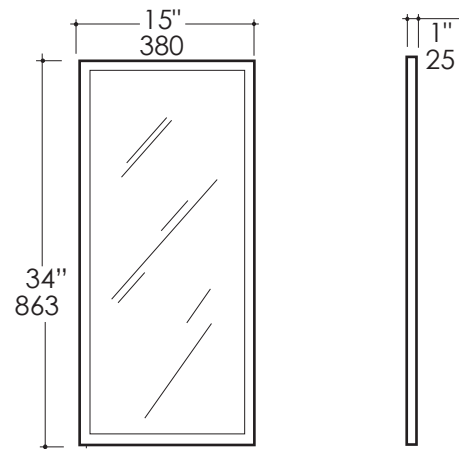

Luce Mirror Item #M011

Features:

- Wall-mount beveled mirror with polished chrome side edges
- Mounting brackets included
- Customizable (please request a quote)
- Handmade in USA

Finish Options:

CR - Polished Chrome

Product Specifications:

Notes:

Drawings provided herein are meant to give the user an idea of the product and are not made to scale. The size in inches is rounded up to the nearest 1/16". Slight variances can often occur with porcelain and woodwork. Therefore, LACAVA will not be held responsible for any cutouts, countertops, or furniture made without the actual product or template from LACAVA. Differences in color, grain, appearance and texture are inherent in all natural woodwork, and should be expected. Variances in these qualities are not deemed manufacturing defects, and will not be accepted as valid reasons to return or exchange any LACAVA woodwork. Plumbing specifications are only a guideline and may need to be altered based on the application.