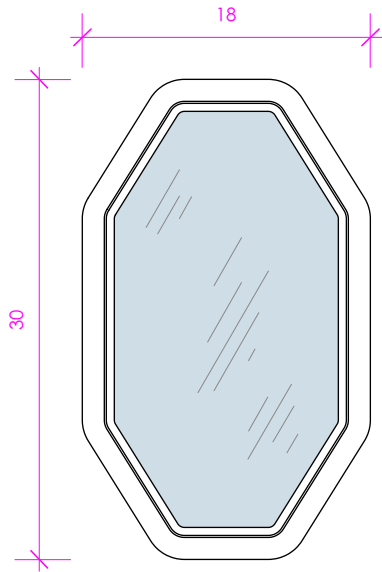

LACAVA

MIRROR

LIR-M-18

FEATURES:

- WALL HUNG MIRROR
- CAN BE INSTALLED VERTICALLY OR HORIZONTALLY
- PROUDLY HANDMADE IN THE USA
- MANUFACTURED WITH LOW VOC FINISHES AND WOOD FROM RENEWABLE FORESTS

FINISHES: