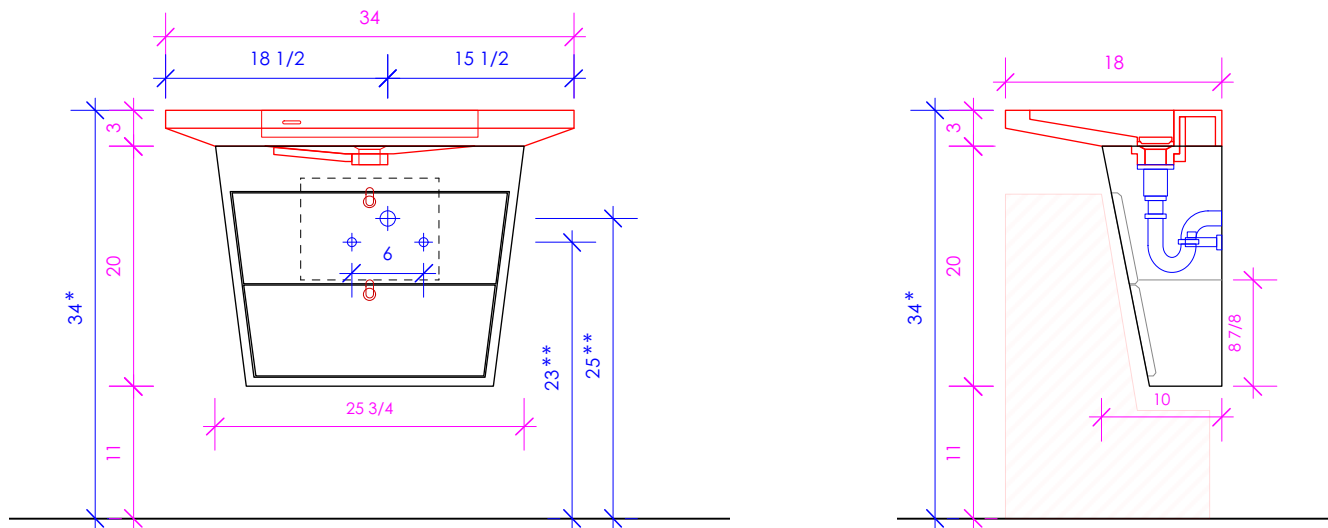

## LIBERA

LIB-W-34C

\* Recommended installation height  
\*\* Recommended plumbing location