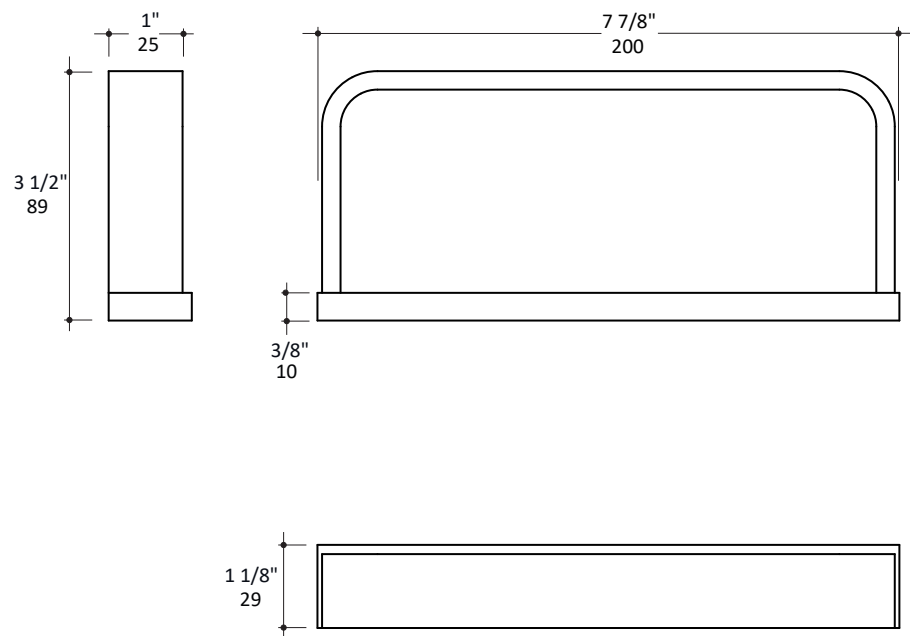

Features:

- Wall-mount towel ring
- Includes mounting hardware
- Plated brass construction

Finish Options:

- CR - Polished Chrome

Recommended Accessories:

- Item #9208: Wall-mount toilet paper holder
- Item #9213: Wall-mount robe hook
- Item #9204: Wall-mount towel rack with a towel bar
- Item #9201: Wall-mount towel bar

LACAVA reserves the right to revise any dimension or information on this sheet without notice. Dimensions are nominal and may vary within an industry accepted tolerance of 1/4". Drawings provided herein are meant to give the user an idea of the product and are not made to scale. Location of plumbing is meant for reference, your specific application may vary.