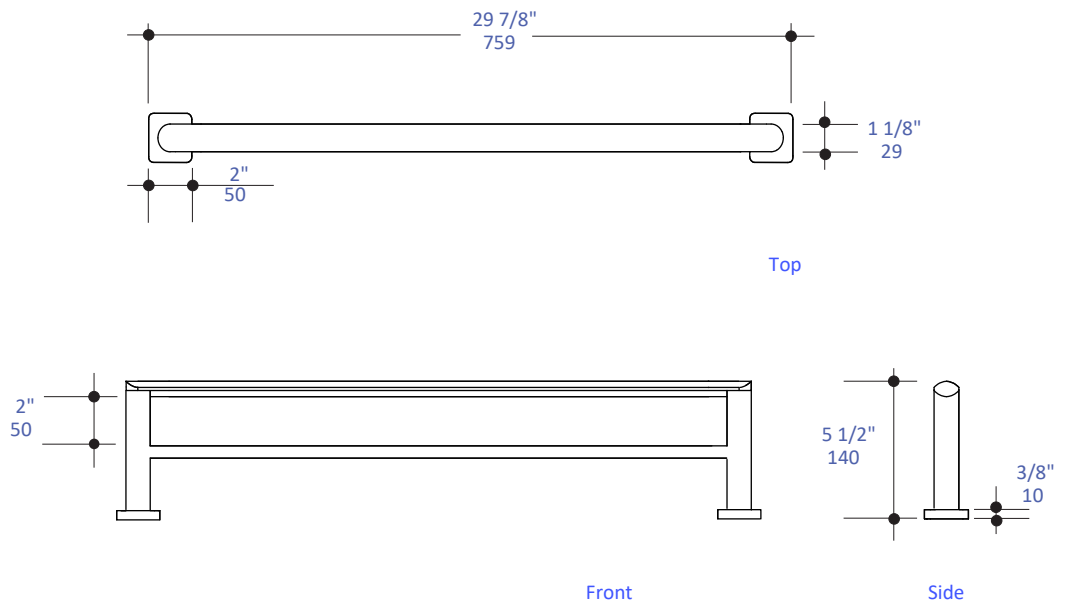

Features:

- Wall-mount double towel bar
- Includes mounting hardware
- Plated brass construction
- 3 lb

Finish Options:

- CR - Polished Chrome

Recommended Accessories:

- Item #9120: Wall-mount towel ring
- Item #9113: Robe hook
- Item #9101: Wall-mount towel bar
- Item #9108: Toilet paper holder
- Item #9104: Wall-mount towel rack with a towel bar

LACAVA reserves the right to revise any dimension or information on this sheet without notice. Dimensions are nominal and may vary within an industry accepted tolerance of $\frac{1}{4}''$. Drawings provided herein are meant to give the user an idea of the product and are not made to scale. Location of plumbing is meant for reference, your specific application may vary.