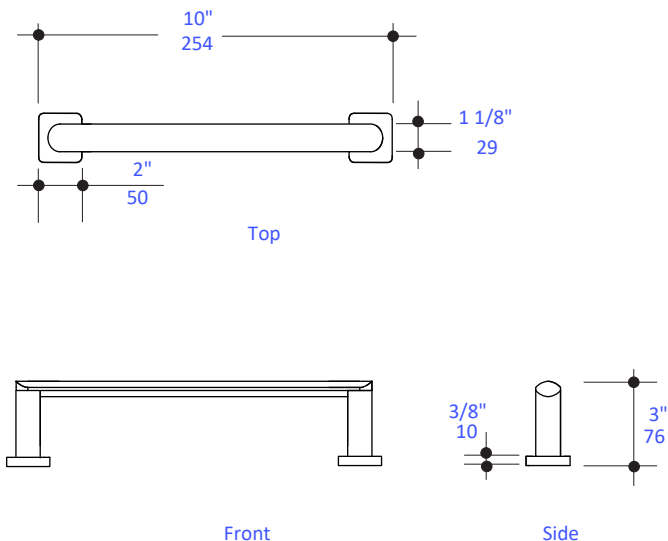

Features:

- Wall-mount towel bar
- Includes mounting hardware
- Plated brass construction
- 1.3 lb

Finish Options:

- CR - Polished Chrome

Recommended Accessories:

- Item #9120: Wall-mount towel ring
- Item #9113: Robe hook
- Item #9101: Wall-mount towel bar
- Item #9106: Wall-mount double towel bar
- Item #9104: Wall-mount towel rack with a towel bar

LACAVA reserves the right to revise any dimension or information on this sheet without notice. Dimensions are nominal and may vary within an industry accepted tolerance of 1/4". Drawings provided herein are meant to give the user an idea of the product and are not made to scale. Location of plumbing is meant for reference, your specific application may vary.