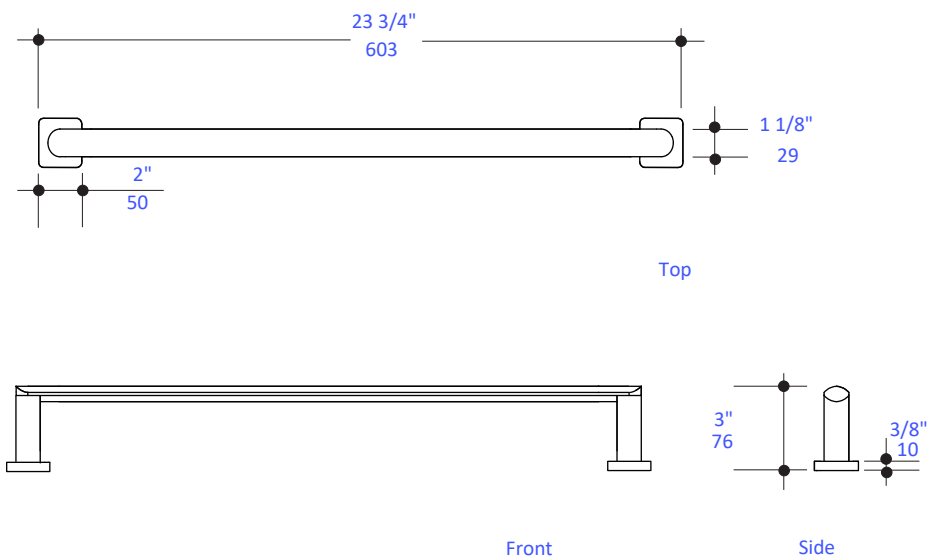

Features:

- Wall-mount towel bar
- Includes mounting hardware
- Plated brass construction
- 2 lb

Finish Options:

- CR - Polished Chrome

Recommended Accessories:

- Item #9120: Wall-mount towel ring
- Item #9113: Robe hook
- Item #9106: Wall-mount double towel bar
- Item #9108: Wall-mount toilet paper holder
- Item #9104: Wall-mount towel rack with a towel bar

LACAVA reserves the right to revise any dimension or information on this sheet without notice. Dimensions are nominal and may vary within an industry accepted tolerance of $\frac{1}{4}''$. Drawings provided herein are meant to give the user an idea of the product and are not made to scale. Location of plumbing is meant for reference, your specific application may vary.