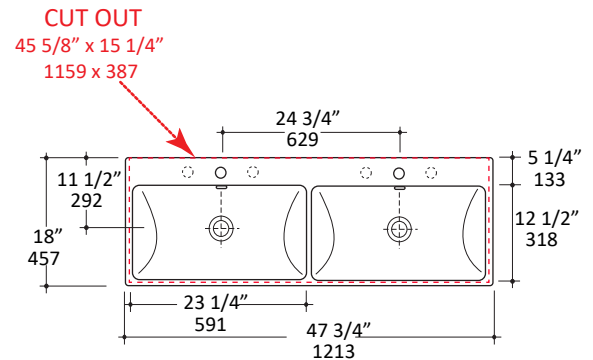

Features:

- Porcelain double-bowl sink with overflow
- Most standard American drains can also be used
- Unglazed back
- Glazed bottom
- Wall-mounting bolts are included
- It must be installed against a wall on the back