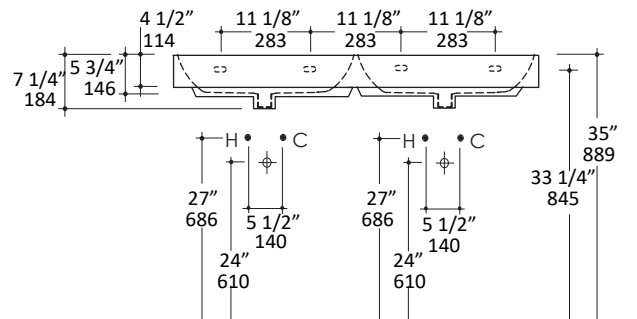

Codes + Standards:

- Meets and exceeds applicable national codes and standards

Recommended Items:

- Furniture
  - AQS-BX-48 - Floor-standing metal console stand with towel bars and optional shelf
  - AQS-F-48 - Freestanding under-counter vanity with finger pulls across top doors and polished chrome pull across bottom drawers
  - AQS-W-48D - Wall-mount under-counter vanity with four push-open drawers adorned with metal inlay and outfitted with drawer organizers
- European drain with overflow
  - 7100-12
  - 7100-13OF
  - 7100-16OF

LACAVA reserves the right to revise any dimension or information on this sheet without notice. Dimensions are nominal and may vary within an industry accepted tolerance of 1/4". Drawings provided herein are meant to give the user an idea of the product and are not made to scale. Revised: 8/21/2019