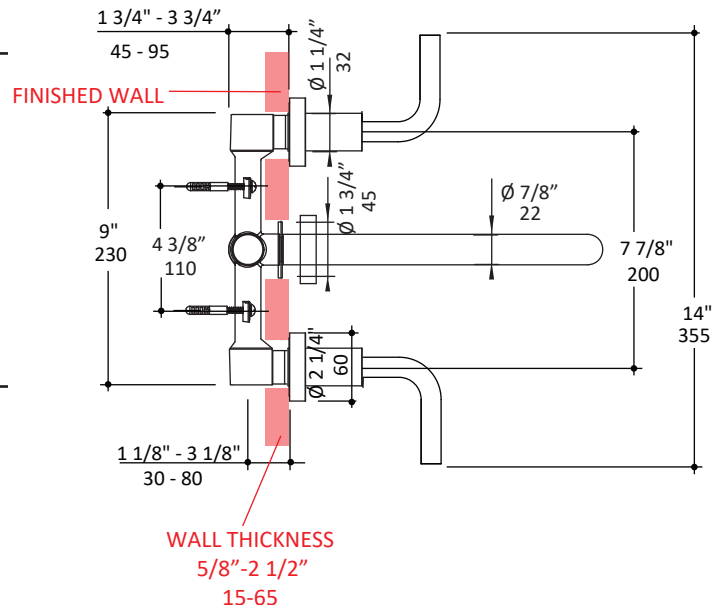

Specifications:

Installation:	wall mount, two lever handles
Exterior Dimensions:	H: 3 7/8" SPOUT: 6" (1584S.3) or 9" (1584L.3)
Material:	solid brass construction
Water use:	1.2 GPM
Pop-up:	N/A
Finishes:	CR - polished chrome PN - polished nickel NI - brushed nickel BG - brushed gold 44 - matte black
Cutout Size:	Ø 1 1/4" handle, Ø 1 3/4" spout
Accessories included:	- Rough-in # 1584/5-ROUGH - Trim # 1584S.3-A or 1584L.3-A

Features:

- 1584S.3 - 6" spout
- 1584L.3 - 9" spout
- ceramic disk cartridge
- complements the Cigno Collection
- NO EXTENSIONS AVAILABLE

Codes + Standards:

- Meets and exceeds applicable national codes and standards
- CAL-Green compliant

LACAVA reserves the right to revise any dimension or information on this sheet without notice. Dimensions are nominal and may vary within an industry accepted tolerance of 1/4". Drawings provided herein are meant to give the user an idea of the product and are not made to scale. Location of plumbing is meant for reference, your specific application may vary.