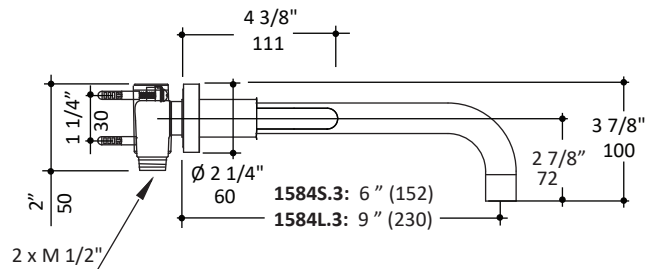

Specifications:

Installation:	wall mount, two lever handles
Exterior Dimensions:	H: 3 7/8" SPOUT: 6" (1584S.3) or 9" (1584L.3)
Material:	solid brass construction
Water use:	1.2 GPM
Pop-up:	N/A
Finishes:	CR - polished chrome PN - polished nickel NI - brushed nickel BG - brushed gold 44 - matte black
Cutout Size:	Ø 1 1/4" handle, Ø 1 3/4" spout
Accessories included:	- Rough-in # 1584/5-ROUGH - Trim # 1584S.3-A or 1584L.3-A

Features:

- 1584S.3 - 6" spout
- 1584L.3 - 9" spout
- ceramic disk cartridge
- complements the Cigno Collection
- NO EXTENSIONS AVAILABLE

Codes + Standards:

- Meets and exceeds applicable national codes and standards
- CAL-Green compliant

LACAVA reserves the right to revise any dimension or information on this sheet without notice. Dimensions are nominal and may vary within an industry accepted tolerance of 1/4". Drawings provided herein are meant to give the user an idea of the product and are not made to scale. Location of plumbing is meant for reference, your specific application may vary.