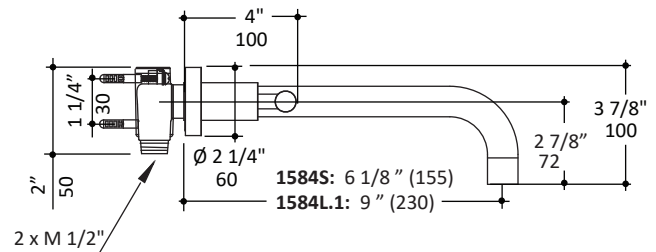

Specifications:

Installation:	wall mount, two lever handles
Exterior Dimensions:	H: 3 7/8" SPOUT: 6 1/8" (1584S) or 9" (1584L.1)
Material:	solid brass construction
Water use:	1.2 GPM
Pop-up:	N/A
Finishes:	CR - polished chrome PN - polished nickel NI - brushed nickel BG - brushed gold 44 - matte black
Cutout Size:	Ø 1 1/4" handle, Ø 1 3/4" spout
Accessories included:	European click-clack drain # 7100-16OF
Fittings included:	Rough-in # 1584/5-ROUGH and trim # 1584S-A or 1584L.1-A

Features:

- 1584S - 6" spout
- 1584L.1 - 9" spout
- ceramic disk cartridge
- complements the Cigno Collection
- NO EXTENSIONS AVAILABLE

Codes + Standards:

- Meets and exceeds applicable national codes and standards
- CAL-Green compliant

LACAVA reserves the right to revise any dimension or information on this sheet without notice. Dimensions are nominal and may vary within an industry accepted tolerance of 1/4". Drawings provided herein are meant to give the user an idea of the product and are not made to scale. Location of plumbing is meant for reference, your specific application may vary.