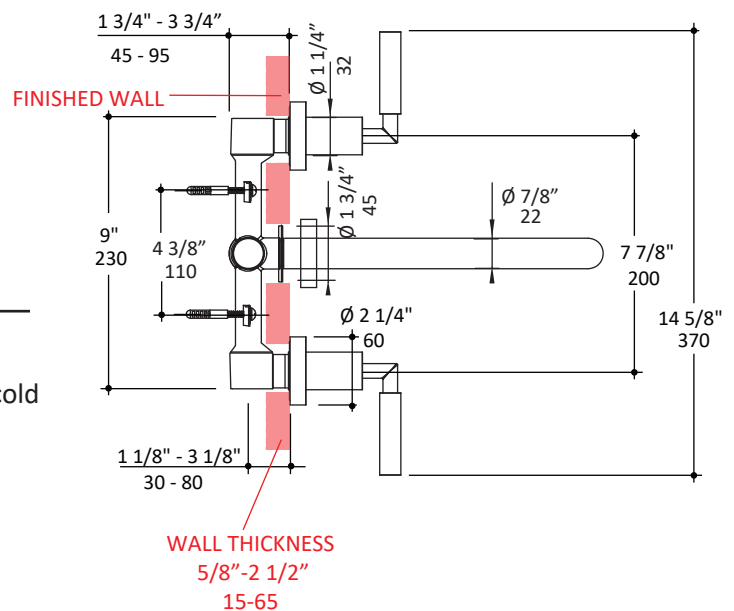

Specifications:

Installation:	wall mount, two lever handles
Exterior Dimensions:	H: 3 7/8" SPOUT: 6 1/8" (1584S) or 9" (1584L.1)
Material:	solid brass construction
Water use:	1.2 GPM
Pop-up:	N/A
Finishes:	CR - polished chrome PN - polished nickel NI - brushed nickel BG - brushed gold 44 - matte black
Cutout Size:	Ø 1 1/4" handle, Ø 1 3/4" spout
Accessories included:	European click-clack drain # 7100-16OF
Fittings included:	Rough-in # 1584/5-ROUGH and trim # 1584S-A or 1584L.1-A

Features:

- 1584S - 6" spout
- 1584L.1 - 9" spout
- ceramic disk cartridge
- complements the Cigno Collection
- NO EXTENSIONS AVAILABLE

Codes + Standards:

- Meets and exceeds applicable national codes and standards
- CAL-Green compliant

LACAVA reserves the right to revise any dimension or information on this sheet without notice. Dimensions are nominal and may vary within an industry accepted tolerance of 1/4". Drawings provided herein are meant to give the user an idea of the product and are not made to scale. Location of plumbing is meant for reference, your specific application may vary.