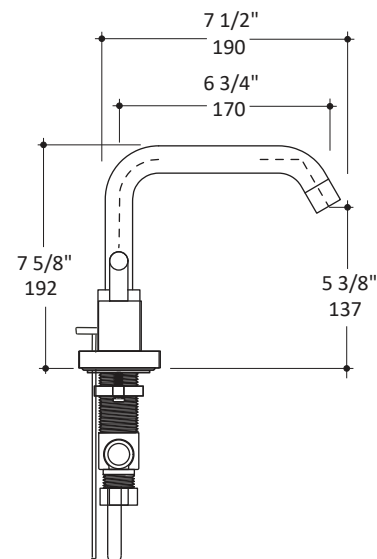

### Specifications:

<b>Installation:</b>	deck mount 3-hole, two levers
<b>Exterior Dimensions:</b>	H: 7 5/8" SPOUT: 6 3/4"
<b>Material:</b>	solid brass construction
<b>Water use:</b>	1.2 GPM
<b>Pop-up:</b>	yes
<b>Finishes:</b>	CR - polished chrome PN - polished nickel NI - brushed nickel BG - brushed gold 44 - matte black
<b>Cutout Size:</b>	Ø 1 3/8"
<b>Accessories included:</b>	24" flexible hot/cold water supply lines, pop-up drain

### Features:

- Deck-mount three hole faucet with two lever handles
- Brass construction with single ceramic disc cartridge
- Complements the Cigno Collection

LACAVA reserves the right to revise any dimension or information on this sheet without notice. Dimensions are nominal and may vary within an industry accepted tolerance of 1/4". Drawings provided herein are meant to give the user an idea of the product and are not made to scale. Location of plumbing is meant for reference, your specific application may vary.