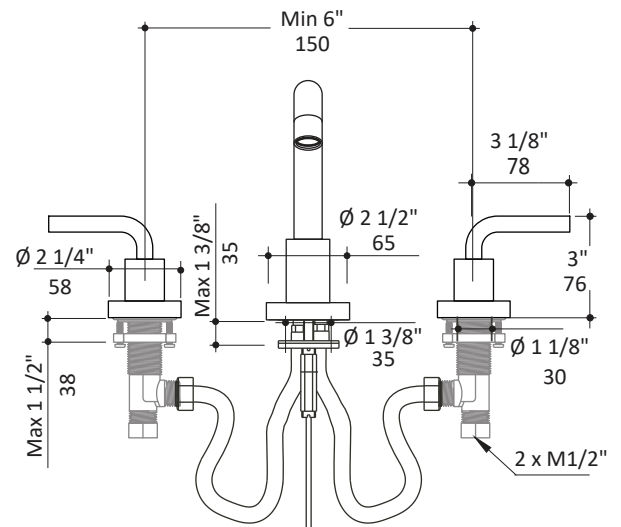

### Specifications:

<b>Installation:</b>	deck mount 3-hole, two levers
<b>Exterior Dimensions:</b>	H: 7 5/8" SPOUT: 6 3/4"
<b>Material:</b>	solid brass construction
<b>Water use:</b>	1.2 GPM
<b>Pop-up:</b>	yes
<b>Finishes:</b>	CR - polished chrome PN - polished nickel NI - brushed nickel BG - brushed gold 44 - matte black
<b>Cutout Size:</b>	Ø 1 3/8"
<b>Accessories included:</b>	24" flexible hot/cold water supply lines, pop-up drain

### Features:

- Deck-mount three hole faucet with two lever handles
- Brass construction with single ceramic disc cartridge
- Complements the Cigno Collection

### Recommended Items:

- Replacement parts:
  - R025-26 - Replacement ceramic disc cartridge pair
  - 1582-AERATOR - Replacement aerator cartridge
- European drain with overflow
  - 7100-12 Oversized European pop-up drain assembly

LACAVA reserves the right to revise any dimension or information on this sheet without notice. Dimensions are nominal and may vary within an industry accepted tolerance of 1/4". Drawings provided herein are meant to give the user an idea of the product and are not made to scale. Location of plumbing is meant for reference, your specific application may vary.