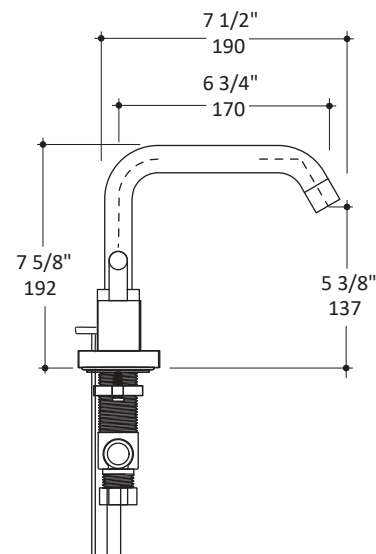

Specifications:

Installation:	deck mount 3-hole, two lever handles
Exterior Dimensions:	H: 7 5/8" SPOUT: 6 3/4"
Material:	solid brass construction
Water use:	1.2 GPM
Pop-up:	yes
Finishes:	CR - polished chrome PN - polished nickel NI - brushed nickel BG - brushed gold 44 - matte black

Cutout Size:	∅ 1 3/8"
Accessories included:	24" flexible hot/cold water supply lines, pop-up drain

Features:

- Deck-mount three hole faucet with two lever handles
- Brass construction with single ceramic disc cartridge
- Complements the Cigno Collection

LACAVA reserves the right to revise any dimension or information on this sheet without notice. Dimensions are nominal and may vary within an industry accepted tolerance of 1/4". Drawings provided herein are meant to give the user an idea of the product and are not made to scale. Location of plumbing is meant for reference, your specific application may vary.