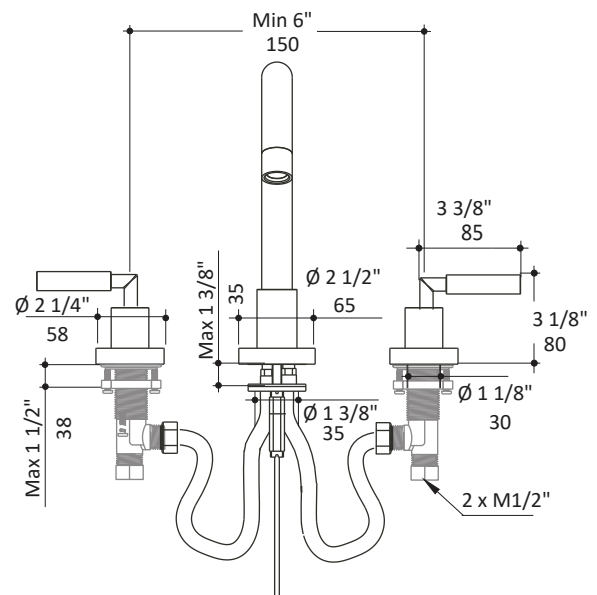

Specifications:

Installation:	deck mount 3-hole, two lever handles
Exterior Dimensions:	H: 7 5/8" SPOUT: 6 3/4"
Material:	solid brass construction
Water use:	1.2 GPM
Pop-up:	yes
Finishes:	CR - polished chrome PN - polished nickel NI - brushed nickel BG - brushed gold 44 - matte black

Cutout Size:	∅ 1 3/8"
Accessories included:	24" flexible hot/cold water supply lines, pop-up drain

Features:

- Deck-mount three hole faucet with two lever handles
- Brass construction with single ceramic disc cartridge
- Complements the Cigno Collection

Codes + Standards:

- Meets and exceeds applicable national codes and standards
- CAL-Green compliant

Recommended Items:

- Replacement parts:
 - R025-26 - Replacement ceramic disc cartridge pair
 - 1582-AERATOR - Replacement aerator cartridge
- European drain with overflow
 - 7100-12 Oversized European pop-up drain assembly

LACAVA reserves the right to revise any dimension or information on this sheet without notice. Dimensions are nominal and may vary within an industry accepted tolerance of 1/4". Drawings provided herein are meant to give the user an idea of the product and are not made to scale. Location of plumbing is meant for reference, your specific application may vary.