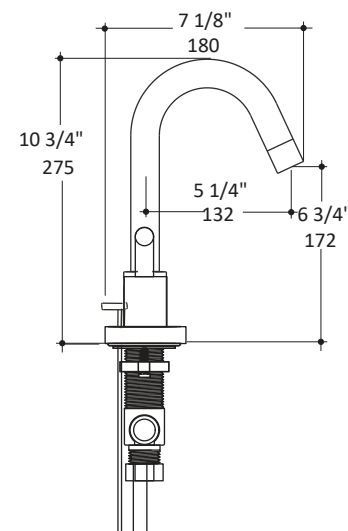

Specifications:

Installation:	deck mount 3-hole, two levers
Exterior Dimensions:	H: 10 3/4" SPOUT: 5 1/4"
Material:	solid brass construction
Water use:	1.2 GPM
Pop-up:	yes
Finishes:	CR - polished chrome PN - polished nickel NI - brushed nickel BG - brushed gold 44 - matte black
Cutout Size:	Ø 1 3/8"
Accessories included:	24" flexible hot/cold water supply lines, pop-up drain

Features:

- Deck-mount three hole faucet with goose-neck spout and two lever handles
- Brass construction with single ceramic disc cartridge
- Complements the Cigno Collection
- Includes flexible supply lines and pop-up drain assembly

LACAVA reserves the right to revise any dimension or information on this sheet without notice. Dimensions are nominal and may vary within an industry accepted tolerance of 1/4". Drawings provided herein are meant to give the user an idea of the product and are not made to scale. Location of plumbing is meant for reference, your specific application may vary.