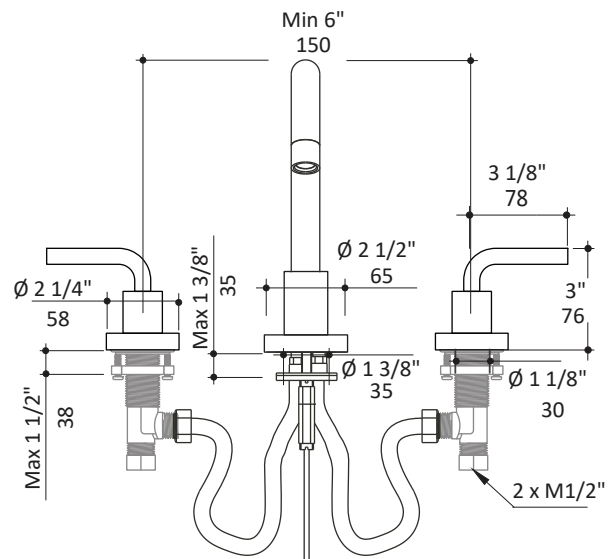

Specifications:

Installation:	deck mount 3-hole, two levers
Exterior Dimensions:	H: 10 3/4" SPOUT: 5 1/4"
Material:	solid brass construction
Water use:	1.2 GPM
Pop-up:	yes
Finishes:	CR - polished chrome PN - polished nickel NI - brushed nickel BG - brushed gold 44 - matte black
Cutout Size:	Ø 1 3/8"
Accessories included:	24" flexible hot/cold water supply lines, pop-up drain

Features:

- Deck-mount three hole faucet with goose-neck spout and two lever handles
- Brass construction with single ceramic disc cartridge
- Complements the Cigno Collection
- Includes flexible supply lines and pop-up drain assembly

Codes + Standards:

- Meets and exceeds applicable national codes and standards
- CAL-Green compliant

Recommended Items:

- Replacement parts:
 - 1582-AERATOR - Replacement aerator cartridge
 - R025-26 - Replacement ceramic disc cartridge pair
- European drain with overflow
 - 7100-12 pop-up drain

LACAVA reserves the right to revise any dimension or information on this sheet without notice. Dimensions are nominal and may vary within an industry accepted tolerance of 1/4". Drawings provided herein are meant to give the user an idea of the product and are not made to scale. Location of plumbing is meant for reference, your specific application may vary.