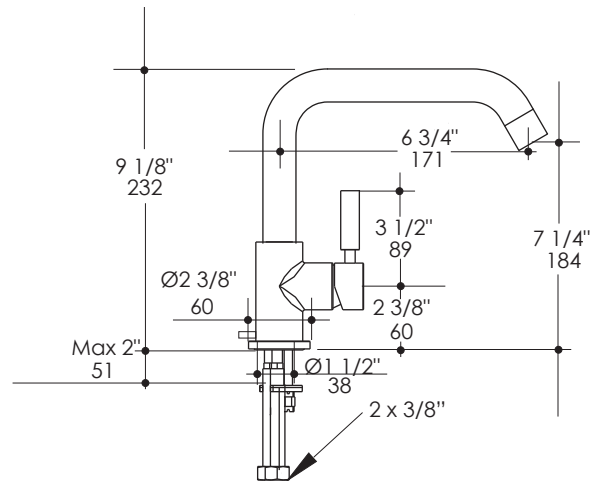

### Specifications:

<b>Installation:</b>	deck mount 1-hole, single lever
<b>Exterior Dimensions:</b>	H: 9 1/8" SPOUT: 6 3/4"
<b>Material:</b>	solid brass construction
<b>Water use:</b>	1.2 GPM
<b>Pop-up:</b>	yes
<b>Finishes:</b>	CR - polished chrome PN - polished nickel NI - brushed nickel BG - brushed gold 44 - matte black
<b>Cutout Size:</b>	Ø 1 3/8"
<b>Accessories included:</b>	24" flexible hot/cold water supply lines, pop-up drain

### Features:

- Deck-mount single hole faucet with goose-neck spout and lever handle
- Brass construction with single ceramic disc cartridge
- Complements the Cigno Collection
- Includes flexible supply lines and pop-up drain assembly

### Recommended Items:

- Replacement parts:
  - R154 - replacement ceramic disc cartridge
  - R1514-AER - replacement aerator
- European drain with overflow
  - 7100-12 pop-up drain

LACAVA reserves the right to revise any dimension or information on this sheet without notice. Dimensions are nominal and may vary within an industry accepted tolerance of 1/4". Drawings provided herein are meant to give the user an idea of the product and are not made to scale. Location of plumbing is meant for reference, your specific application may vary.